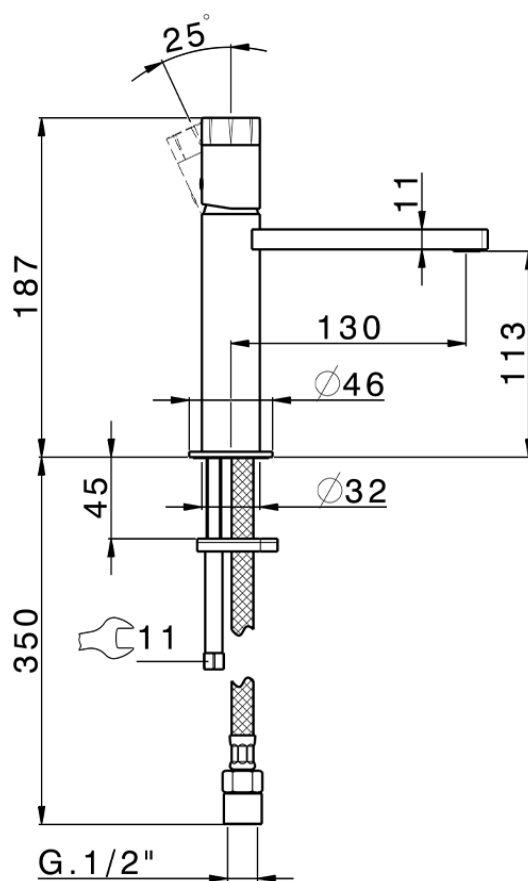

Single lever 'large' washbasin mixer MARBLE X32_X6000504

X6000504

<https://en.cisal.it/single-lever-large-washbasin-mixer-marble-x32-x6000504>

2026-06-14