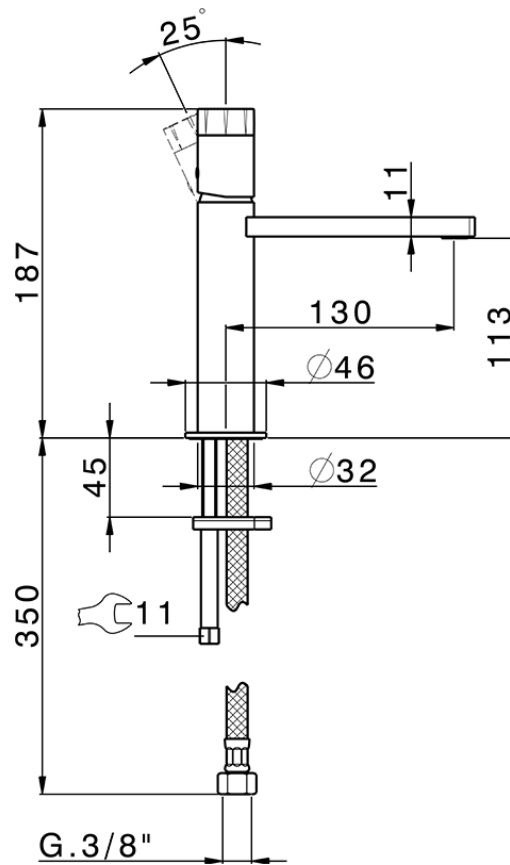

Single lever 'large' washbasin mixer MARBLE X32_X6000504

X6000504

<https://en.cisal.it/single-lever-large-washbasin-mixer-marble-x32-x6000504>

2026-05-17