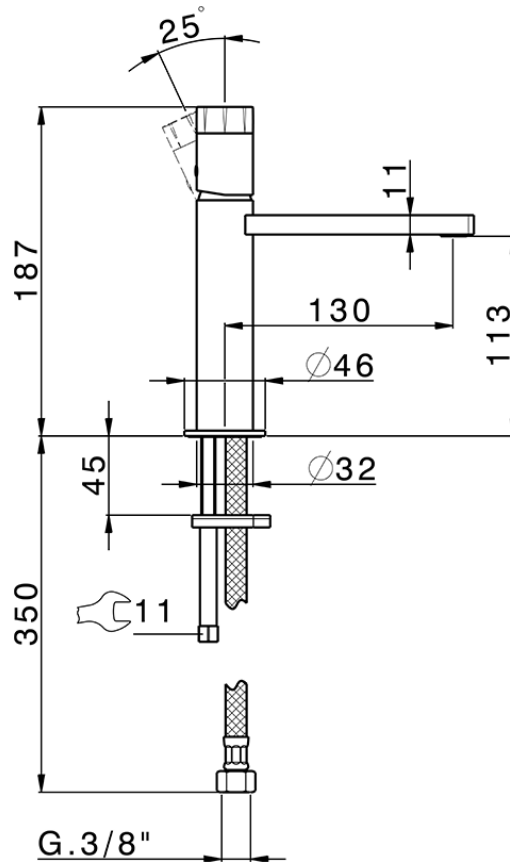

Single lever 'large' washbasin mixer MARBLE X32_X6000504

X6000504

<https://en.cisal.it/single-lever-large-washbasin-mixer-marble-x32-x6000504>

2026-04-06