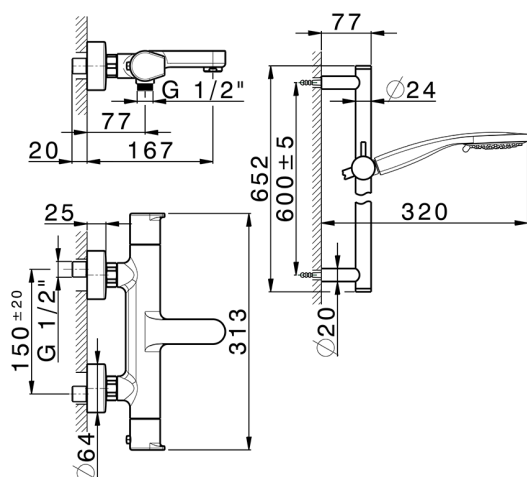

Thermostatic bath-shower mixer with sliding bar ROCK&ROLL_RKS21016

MODEL **RKS21016**

Thermostatic bath-shower mixer with sliding bar, 60 cm slide rail kit with sliding bracket, 100 mm ABS 3 sprays handshower, 150 cm SUPREME smooth flexible hose

AVAILABLE FINISHINGS

-  **21** 21 Chrome
-  **2F** 2F Brushed Nickel
-  **40** 40 Matt Black

CHARACTERISTICS

Cartridge Spare Parts **22.04A.AR - ZZ97279004**

Argo 2 (long filter) Thermostatic Valve

EcoStop

EcoStop feature limits water flow to approximately 50% of maximum output with one point of resistance on setting. Push slightly past the middle stop only when full water output is required. This will save water up to 50%.