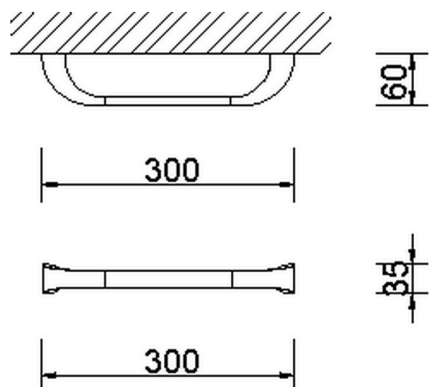

## Towel holder BATHROOM ACCESSORIES\_AE090100

MODEL **AE090100**

Towel holder

AVAILABLE FINISHINGS

CHARACTERISTICS

2026-04-26