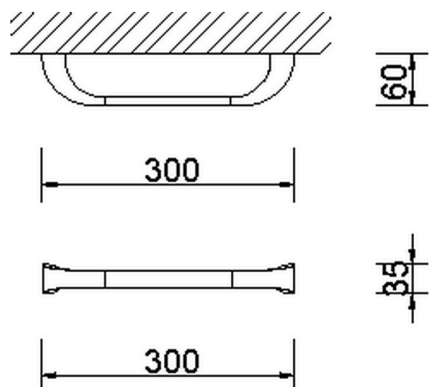

## Towel holder BATHROOM ACCESSORIES\_AE090100

MODEL **AE090100**

Towel holder

AVAILABLE FINISHINGS

CHARACTERISTICS

2026-06-10