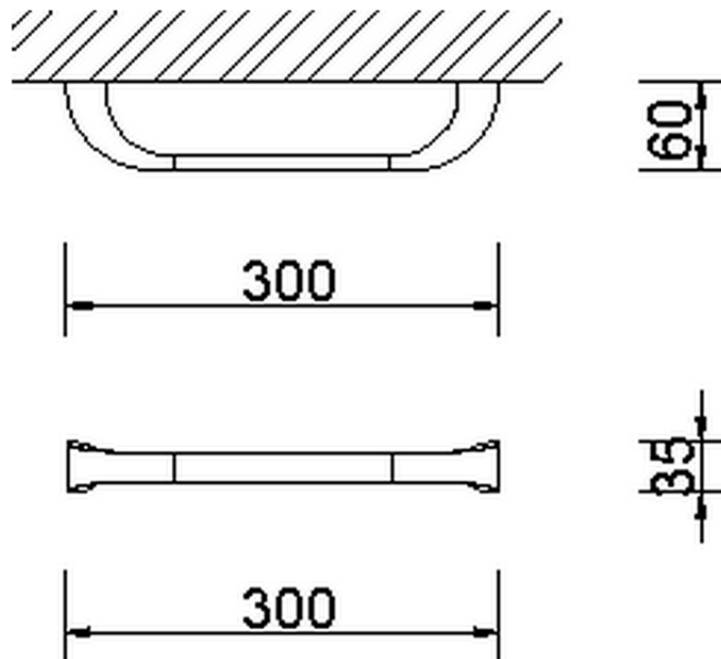

Towel holder BATHROOM ACCESSORIES_AE090100

AE090100

<https://en.cisal.it/towel-holder-bathroom-accessories-ae090100>

2026-05-17