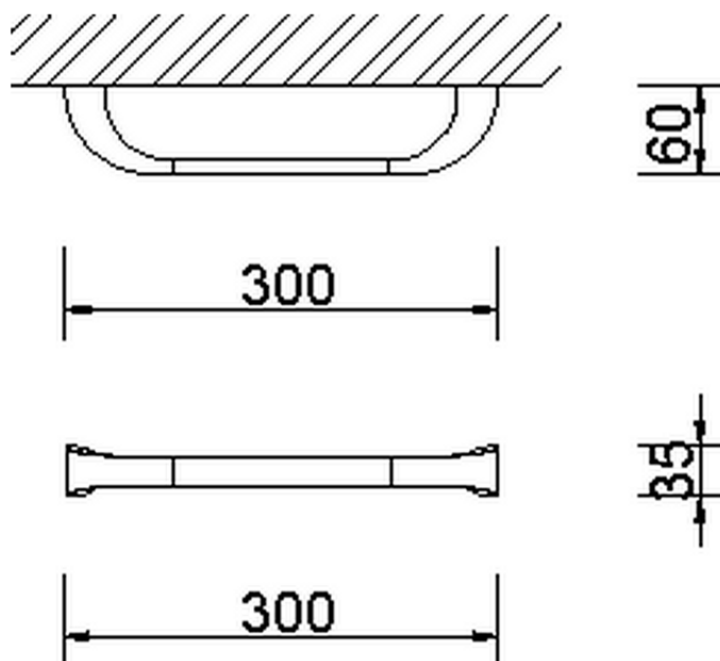

## Towel holder BATHROOM ACCESSORIES\_AE090100

AE090100

<https://en.cisal.it/towel-holder-bathroom-accessories-ae090100>

2026-06-13