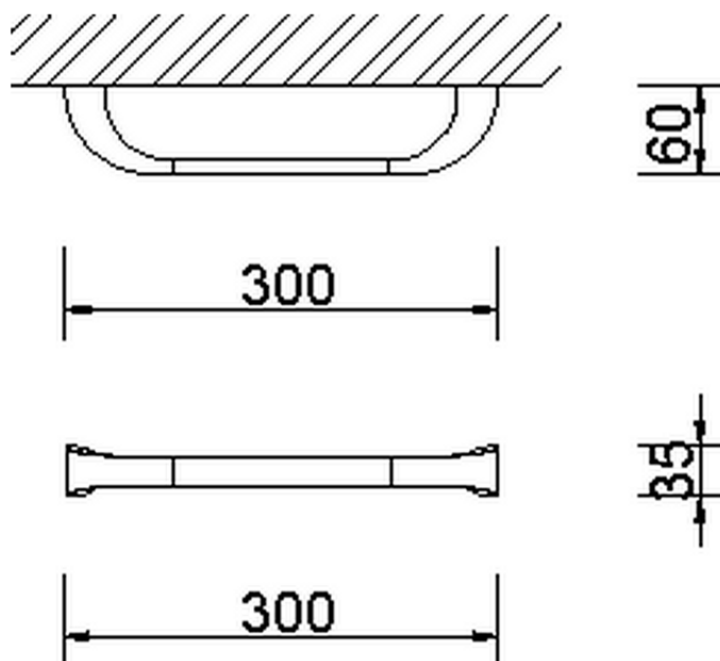

Towel holder BATHROOM ACCESSORIES_AE090100

AE090100

<https://en.cisal.it/towel-holder-bathroom-accessories-ae090100>

2026-04-05