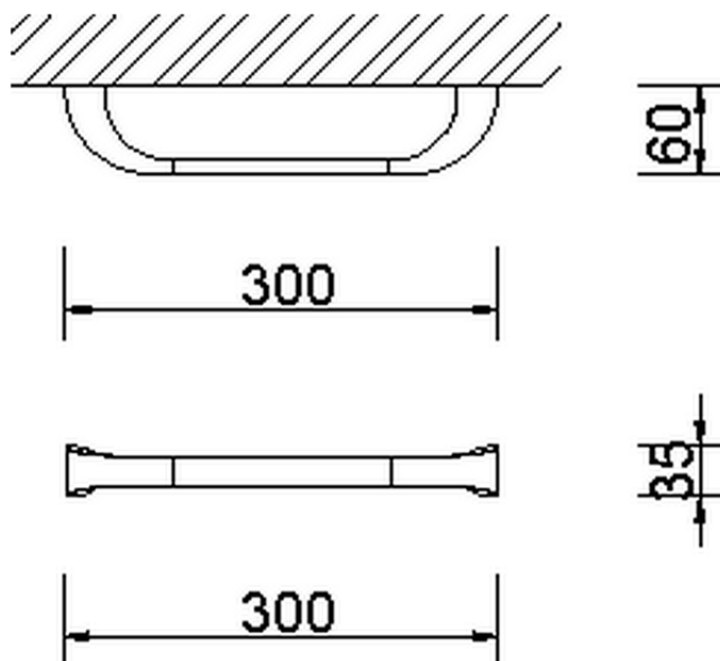

## Towel holder BATHROOM ACCESSORIES\_AE090100

AE090100

<https://en.cisal.it/towel-holder-bathroom-accessories-ae090100>

2026-04-26