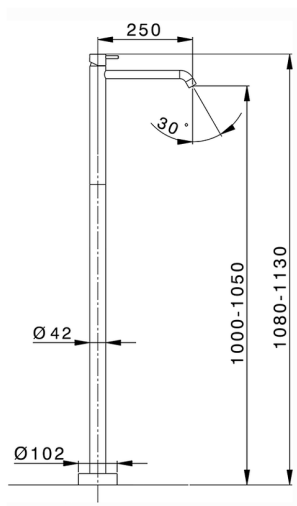

Exposed part for single basin on the floor NUOVA LESS_LN014510C

MODEL **LN014510C**

Exposed part for single basin on the floor, without concealed part, for item ZA004510

AVAILABLE FINISHINGS

-  **21** 21 Chrome
-  **2F** 2F Brushed Nickel
-  **40** 40 Matt Black
-  **4Q** 4Q Matt White
-  **2W** 2W Brushed Gold
-  **26** 26 Old Copper
-  **3W** 3W Brushed Black Titanium
-  **43** 43 Salvia
-  **44** 44 Graphite
-  **45** 45 Argilla
-  **46** 46 Metal Bronze
-  **47** 47 Cemento

CHARACTERISTICS

Cartridge Spare Parts **ZZ99672000**

35 mm Cartridge

Installation **Concealed**

Required concealed parts **ZA004510**

EcoStop

EcoStop feature limits water flow to approximately 50% of maximum output with one point of resistance on setting. Push slightly past the middle stop only when full water output is required. This will save water up to 50%.

Concealed part single lever free-standing CONCEALED_ZA004510

MODEL **ZA004510**

Concealed part single lever free-standing

AVAILABLE FINISHINGS

 **04** 04 Without finishing

CHARACTERISTICS

Concealed **1**

2026-04-27