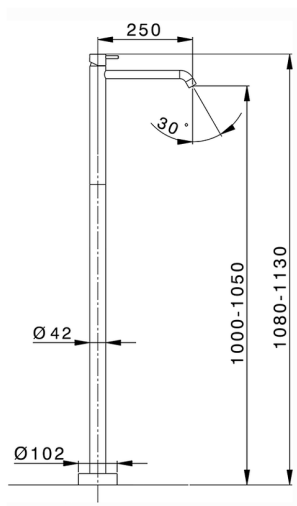

Exposed part for single basin on the floor NUOVA LESS_LN014510C

MODEL **LN014510C**

Exposed part for single basin on the floor, without concealed part, for item ZA004510

AVAILABLE FINISHINGS

-  **21** 21 Chrome
-  **2F** 2F Brushed Nickel
-  **40** 40 Matt Black
-  **4Q** 4Q Matt White
-  **2W** 2W Brushed Gold
-  **26** 26 Old Copper
-  **3W** 3W Brushed Black Titanium
-  **43** 43 Salvia
-  **44** 44 Graphite
-  **45** 45 Argilla
-  **46** 46 Metal Bronze
-  **47** 47 Cemento

CHARACTERISTICS

Cartridge Spare Parts **ZZ99672000**

35 mm Cartridge

Installation **Concealed**

Required concealed parts **ZA004510**

EcoStop

EcoStop feature limits water flow to approximately 50% of maximum output with one point of resistance on setting. Push slightly past the middle stop only when full water output is required. This will save water up to 50%.

Concealed part single lever free-standing CONCEALED_ZA004510

MODEL **ZA004510**

Concealed part single lever free-standing

AVAILABLE FINISHINGS

 **04** 04 Without finishing

CHARACTERISTICS

Concealed **1**

2026-05-19