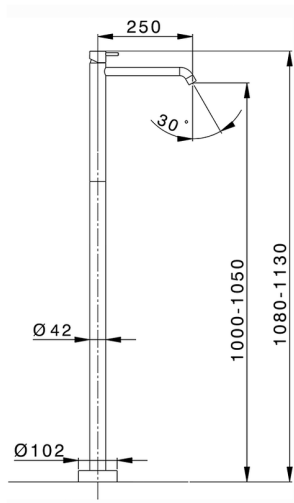

Exposed part for single basin on the floor NUOVA LESS_LN014510C

MODEL **LN014510C**

Exposed part for single basin on the floor, without concealed part, for item ZA004510

AVAILABLE FINISHINGS

- **21** 21 Chrome
- **2F** 2F Brushed Nickel
- **40** 40 Matt Black
- **4Q** 4Q Matt White
- **2W** 2W Brushed Gold
- **26** 26 Old Copper
- **3W** 3W Brushed Black Titanium
- **43** 43 Salvia
- **44** 44 Graphite
- **45** 45 Argilla
- **46** 46 Metal Bronze
- **47** 47 Cemento