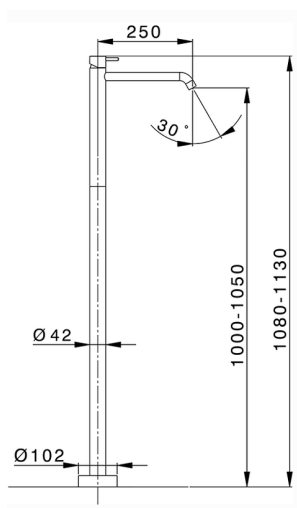

Exposed part for single basin on the floor NUOVA LESS_LN014510C

MODEL **LN014510C**

Exposed part for single basin on the floor, without concealed part, for item ZA004510

AVAILABLE FINISHINGS

-  **21** 21 Chrome
-  **2F** 2F Brushed Nickel
-  **40** 40 Matt Black
-  **4Q** 4Q Matt White
-  **2W** 2W Brushed Gold
-  **26** 26 Old Copper
-  **3W** 3W Brushed Black Titanium
-  **43** 43 Salvia
-  **44** 44 Graphite
-  **45** 45 Argilla
-  **46** 46 Metal Bronze
-  **47** 47 Cemento

CHARACTERISTICS

Cartridge Spare Parts **ZZ99672000**

35 mm Cartridge

Installation **Concealed**

Required concealed parts **ZA004510**

EcoStop

EcoStop feature limits water flow to approximately 50% of maximum output with one point of resistance on setting. Push slightly past the middle stop only when full water output is required. This will save water up to 50%.

Concealed part single lever free-standing CONCEALED_ZA004510

MODEL **ZA004510**

Concealed part single lever free-standing

AVAILABLE FINISHINGS

 **04** 04 Without finishing

CHARACTERISTICS

Concealed **1**

2026-06-13