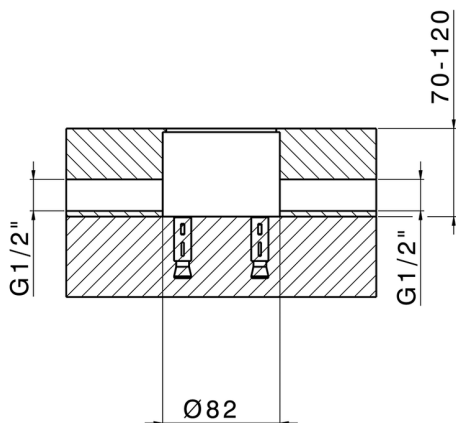

Exposed part for single basin on the floor NUOVA LESS_LN014510C

MODEL **LN014510C**

Exposed part for single basin on the floor, without concealed part, for item ZA004510

AVAILABLE FINISHINGS

-  **21** 21 Chrome
-  **2F** 2F Brushed Nickel
-  **40** 40 Matt Black
-  **4Q** 4Q Matt White
-  **2W** 2W Brushed Gold
-  **26** 26 Old Copper
-  **3W** 3W Brushed Black Titanium
-  **43** 43 Salvia
-  **44** 44 Graphite
-  **45** 45 Argilla
-  **46** 46 Metal Bronze
-  **47** 47 Cemento

CHARACTERISTICS

Cartridge Spare Parts **ZZ99672000**

35 mm Cartridge

Installation **Concealed**

Required concealed parts **ZA004510**

EcoStop

EcoStop feature limits water flow to approximately 50% of maximum output with one point of resistance on setting. Push slightly past the middle stop only when full water output is required. This will save water up to 50%.

Concealed part single lever free-standing CONCEALED_ZA004510

MODEL **ZA004510**

Concealed part single lever free-standing

AVAILABLE FINISHINGS

 **04** 04 Without finishing

CHARACTERISTICS

Concealed **1**

2026-06-13