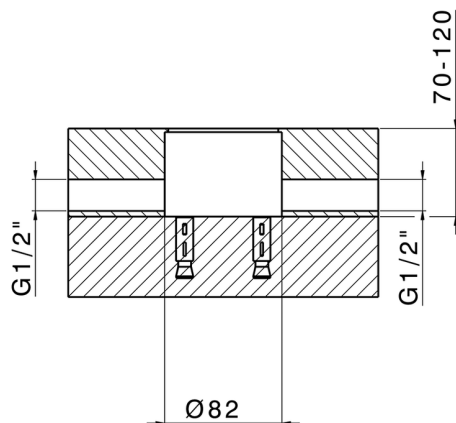

Exposed part for single basin on the floor NUOVA LESS_LN014510C

MODEL **LN014510C**

Exposed part for single basin on the floor, without concealed part, for item ZA004510

AVAILABLE FINISHINGS

-  **21** 21 Chrome
-  **2F** 2F Brushed Nickel
-  **40** 40 Matt Black
-  **4Q** 4Q Matt White
-  **2W** 2W Brushed Gold
-  **26** 26 Old Copper
-  **3W** 3W Brushed Black Titanium
-  **43** 43 Salvia
-  **44** 44 Graphite
-  **45** 45 Argilla
-  **46** 46 Metal Bronze
-  **47** 47 Cemento

CHARACTERISTICS

Cartridge Spare Parts **ZZ99672000**

35 mm Cartridge

Installation **Concealed**

Required concealed parts **ZA004510**

EcoStop

EcoStop feature limits water flow to approximately 50% of maximum output with one point of resistance on setting. Push slightly past the middle stop only when full water output is required. This will save water up to 50%.

Concealed part single lever free-standing CONCEALED_ZA004510

MODEL **ZA004510**

Concealed part single lever free-standing

AVAILABLE FINISHINGS

 **04** 04 Without finishing

CHARACTERISTICS

Concealed **1**

2026-05-19