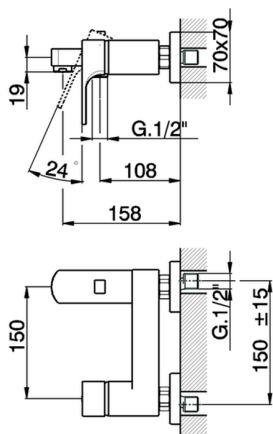

Single lever bath mixer CUBIC_CU000132

MODEL **CU000132**

Single lever bath mixer, without shower set, 1/2" M flexible connection

AVAILABLE FINISHINGS

-  **21** 21 Chrome
-  **2B** 2B Polished Nickel
-  **2F** 2F Brushed Nickel
-  **40** 40 Matt Black

CHARACTERISTICS

Cartridge Spare Parts **ZZ93196000**

38 mm Cartridge

2026-06-13