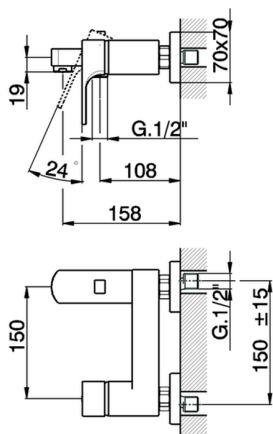

Single lever bath mixer CUBIC_CU000132

MODEL **CU000132**

Single lever bath mixer, without shower set, 1/2" M flexible connection

AVAILABLE FINISHINGS

-  **21** 21 Chrome
-  **2B** 2B Polished Nickel
-  **2F** 2F Brushed Nickel
-  **40** 40 Matt Black

CHARACTERISTICS

Cartridge Spare Parts **ZZ93196000**

38 mm Cartridge

2026-05-20