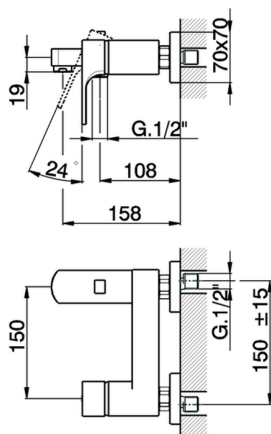

Single lever bath mixer CUBIC_CU000132

MODEL **CU000132**

Single lever bath mixer, without shower set, 1/2" M flexible connection

AVAILABLE FINISHINGS

-  **21** 21 Chrome
-  **2B** 2B Polished Nickel
-  **2F** 2F Brushed Nickel
-  **40** 40 Matt Black

CHARACTERISTICS

Cartridge Spare Parts **ZZ93196000**

38 mm Cartridge

2026-04-10