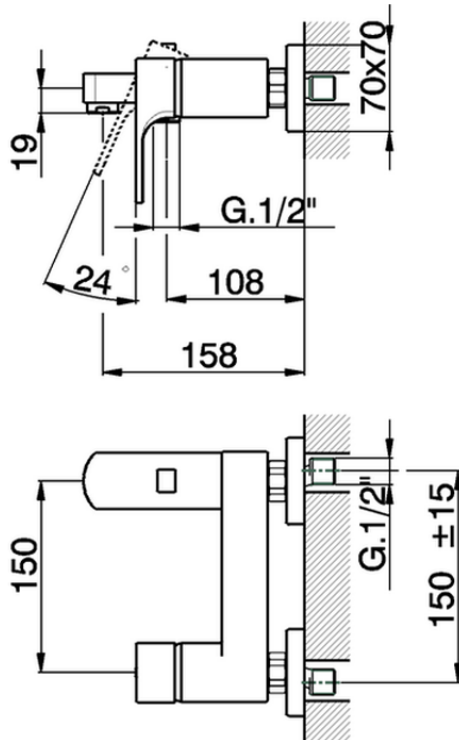

Single lever bath mixer CUBIC_CU000132

CU000132

<https://en.cisal.it/single-lever-bath-mixer-cubic-cu000132>

2026-04-29