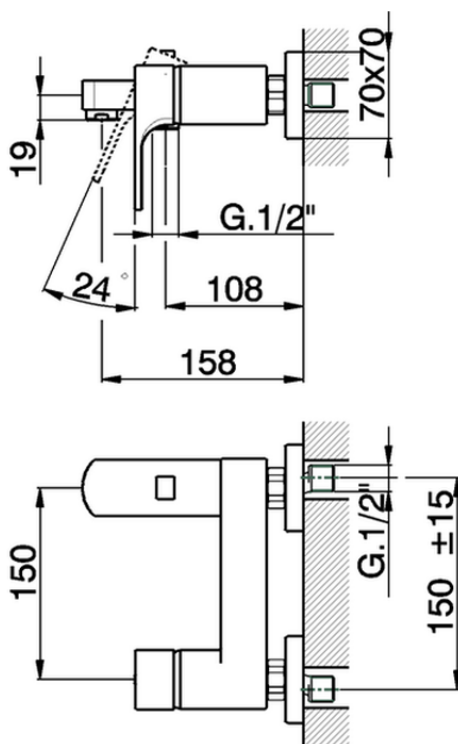

Single lever bath mixer CUBIC_CU000132

CU000132

<https://en.cisal.it/single-lever-bath-mixer-cubic-cu000132>

2026-04-08