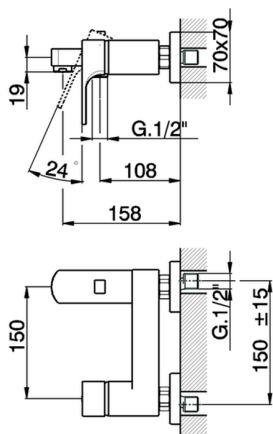

Single lever bath mixer CUBIC_CU000132

MODEL **CU000132**

Single lever bath mixer, without shower set, 1/2" M flexible connection

AVAILABLE FINISHINGS

-  **21** 21 Chrome
-  **2B** 2B Polished Nickel
-  **2F** 2F Brushed Nickel
-  **40** 40 Matt Black

CHARACTERISTICS

Cartridge Spare Parts **ZZ93196000**

38 mm Cartridge

2026-04-30