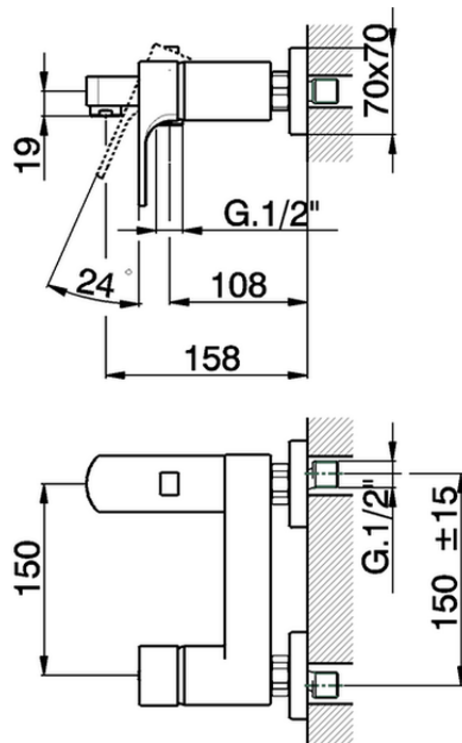

## Single lever bath mixer CUBIC\_CU000132

CU000132

<https://en.cisal.it/single-lever-bath-mixer-cubic-cu000132>

2026-04-29