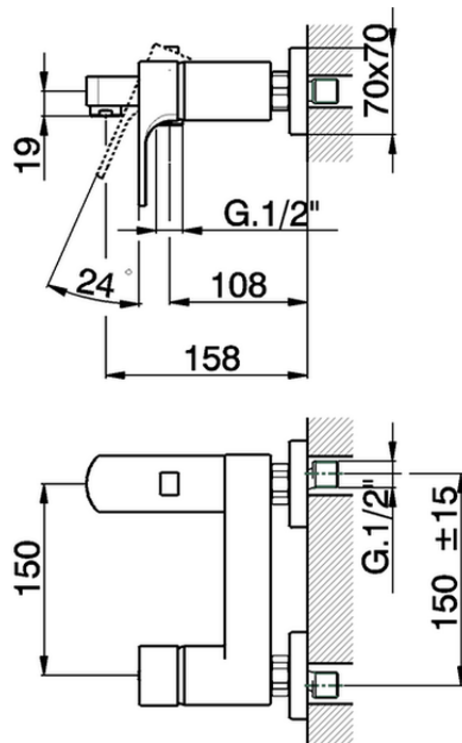

Single lever bath mixer CUBIC_CU000132

CU000132

<https://en.cisal.it/single-lever-bath-mixer-cubic-cu000132>

2026-04-08