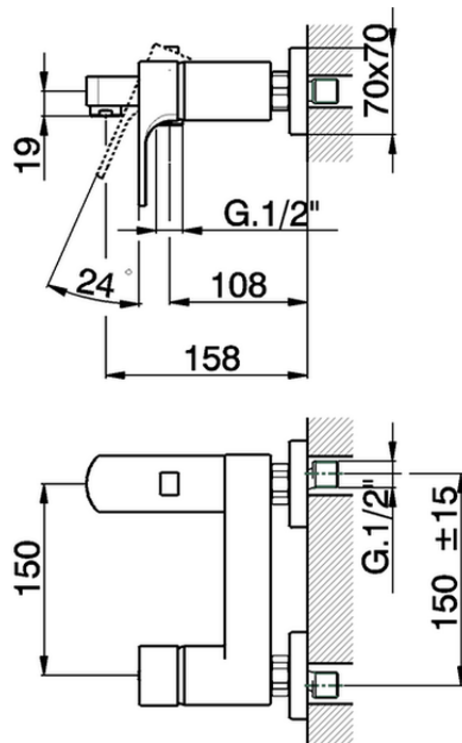

Single lever bath mixer CUBIC_CU000132

CU000132

<https://en.cisal.it/single-lever-bath-mixer-cubic-cu000132>

2026-06-14