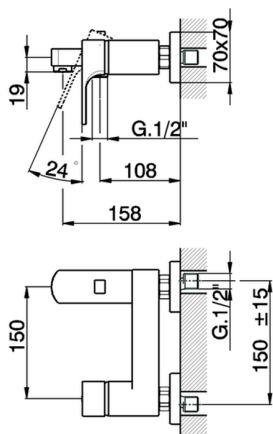

## Single lever bath mixer CUBIC\_CU000132

MODEL **CU000132**

Single lever bath mixer, without shower set, 1/2" M flexible connection

### CHARACTERISTICS

Cartridge Spare Parts **ZZ93196000**

**38 mm Cartridge**

2026-06-14