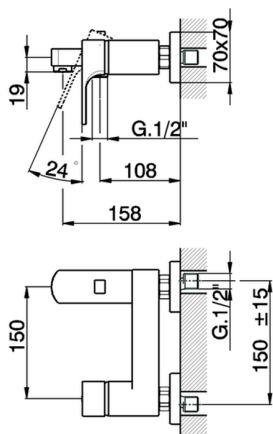

## Single lever bath mixer CUBIC\_CU000132

MODEL **CU000132**

Single lever bath mixer, without shower set, 1/2" M flexible connection

### CHARACTERISTICS

Cartridge Spare Parts **ZZ93196000**

**38 mm Cartridge**

2026-04-30