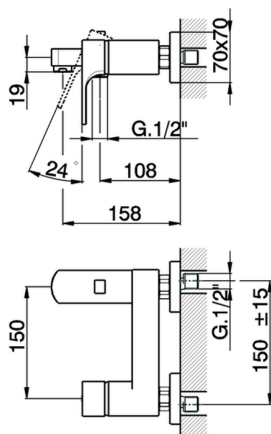

Single lever bath mixer CUBIC_CU000132

MODEL **CU000132**

Single lever bath mixer, without shower set, 1/2" M flexible connection

AVAILABLE FINISHINGS

-  **21** 21 Chrome
-  **2B** 2B Polished Nickel
-  **2F** 2F Brushed Nickel
-  **40** 40 Matt Black

CHARACTERISTICS

Cartridge Spare Parts **ZZ93196000**

38 mm Cartridge

2026-04-08