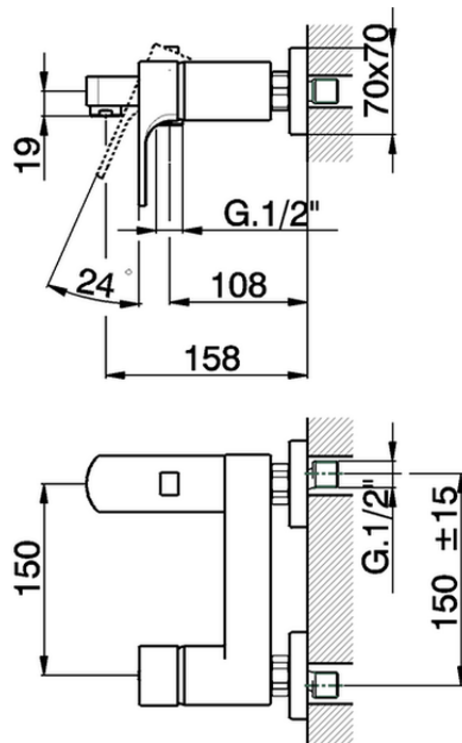

Single lever bath mixer CUBIC_CU000132

CU000132

<https://en.cisal.it/single-lever-bath-mixer-cubic-cu000132>

2026-06-13