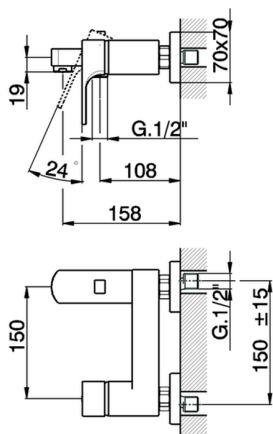

Single lever bath mixer CUBIC_CU000132

MODEL **CU000132**

Single lever bath mixer, without shower set, 1/2" M flexible connection

AVAILABLE FINISHINGS

-  **21** 21 Chrome
-  **2B** 2B Polished Nickel
-  **2F** 2F Brushed Nickel
-  **40** 40 Matt Black

CHARACTERISTICS

Cartridge Spare Parts **ZZ93196000**

38 mm Cartridge

2026-04-08