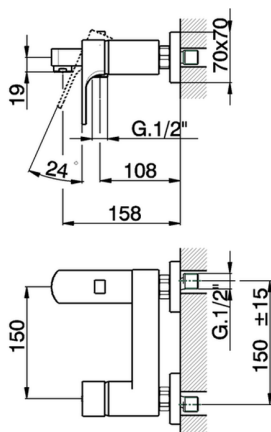

Single lever bath mixer CUBIC_CU000132

MODEL **CU000132**

Single lever bath mixer, without shower set, 1/2" M flexible connection

AVAILABLE FINISHINGS

-  **21** 21 Chrome
-  **2B** 2B Polished Nickel
-  **2F** 2F Brushed Nickel
-  **40** 40 Matt Black

CHARACTERISTICS

Cartridge Spare Parts **ZZ93196000**

38 mm Cartridge

2026-04-29