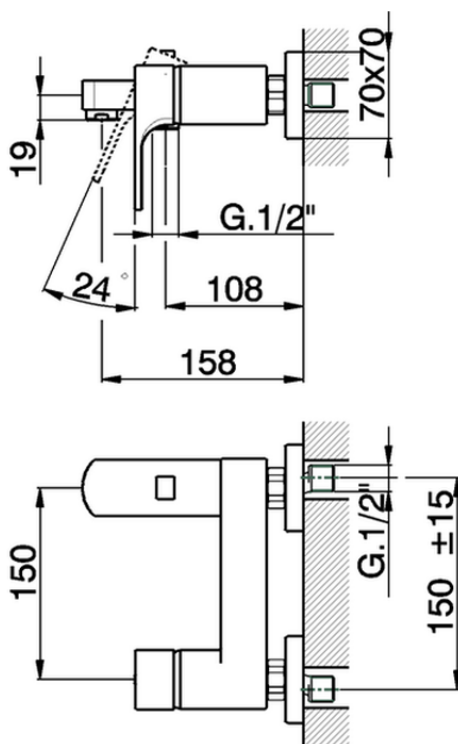

Single lever bath mixer CUBIC_CU000132

CU000132

<https://en.cisal.it/single-lever-bath-mixer-cubic-cu000132>

2026-06-14