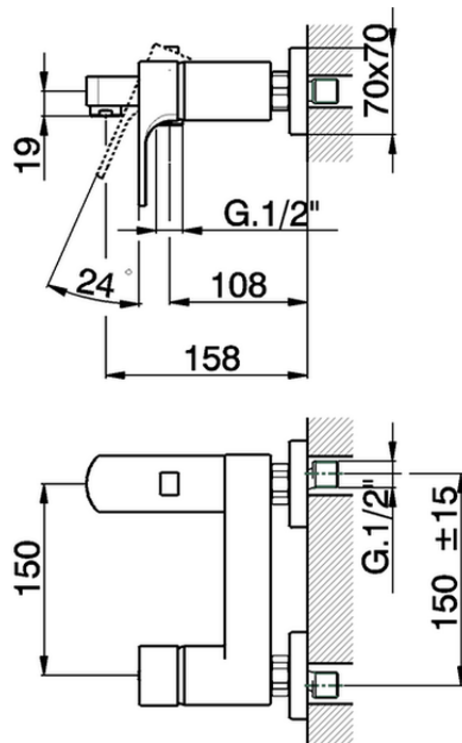

## Single lever bath mixer CUBIC\_CU000132

CU000132

<https://en.cisal.it/single-lever-bath-mixer-cubic-cu000132>

2026-04-30