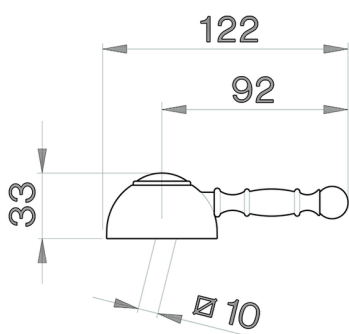

Lever for single lever mixer 'AY' SPARE PARTS_ZZ903700

MODEL **ZZ903700**

Lever for single lever mixer 'AY'

AVAILABLE FINISHINGS

- **21** 21 Chrome
- **24** 24 Gold
- **26** 26 Old Copper
- **27** 27 Old Bronze
- **2A** 2A Satin Brushed Nickel
- **41** 41 White
- **74** 74 Chrome/Gold

CHARACTERISTICS

2026-06-27