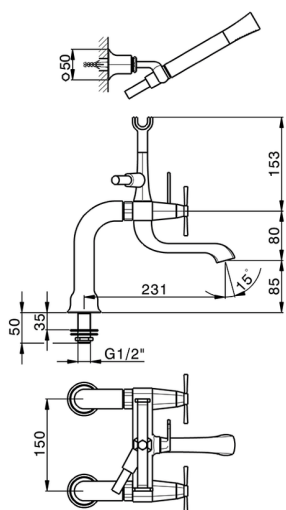

CHARACTERISTICS

2025-04-18