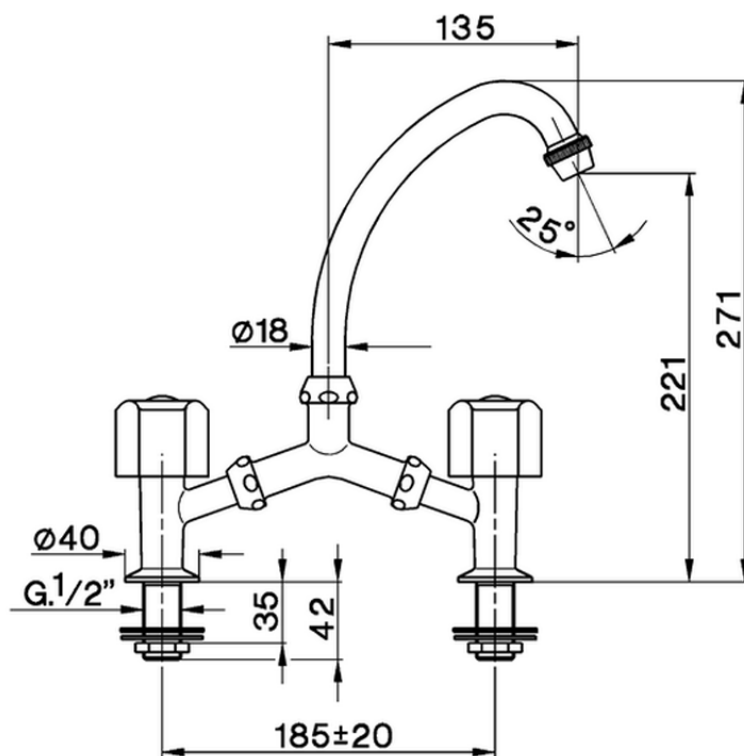

Sink mixer TR_TR000600

TR000600

<https://en.cisal.it/sink-mixer-tr-tr000600>

2026-06-29