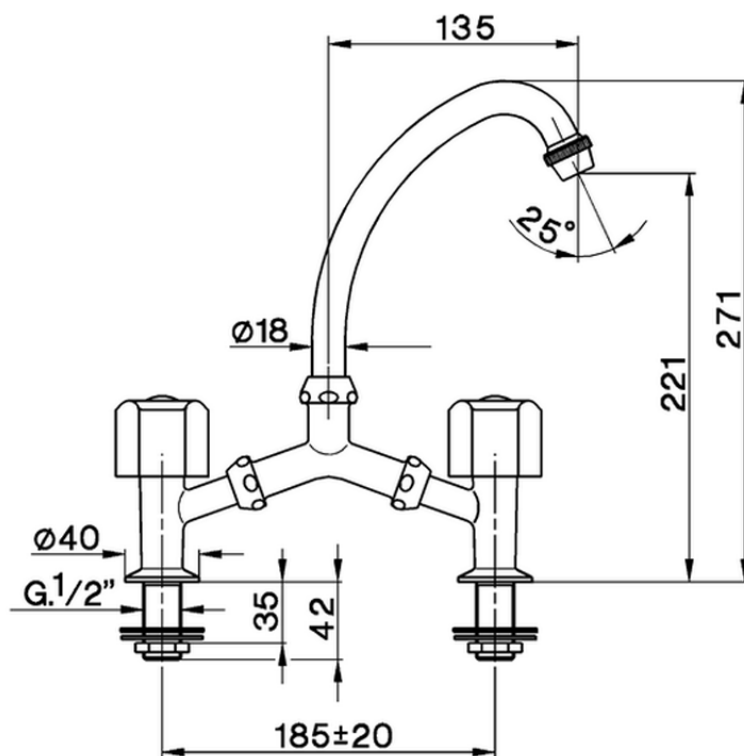

Sink mixer TR_TR000600

TR000600

<https://en.cisal.it/sink-mixer-tr-tr000600>

2026-06-08