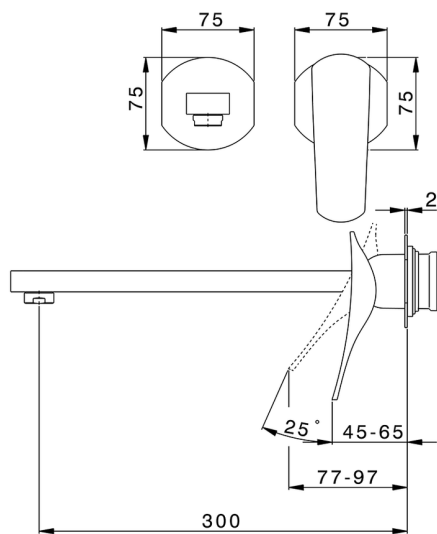

Exposed part for single lever washbasin valve ROADSTER ACCENT_RA005514

MODEL **RA005514**

Exposed part for single lever washbasin valve, without concealed part, spout L.300 mm, for item Easy-Box ZA002450-ZA025510