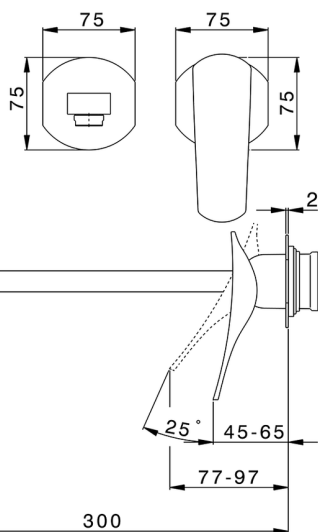

Exposed part for single lever washbasin valve ROADSTER ACCENT_RA005514

MODEL **RA005514**

Exposed part for single lever washbasin valve, without concealed part, spout L.300 mm, for item Easy-Box ZA002450-ZA025510