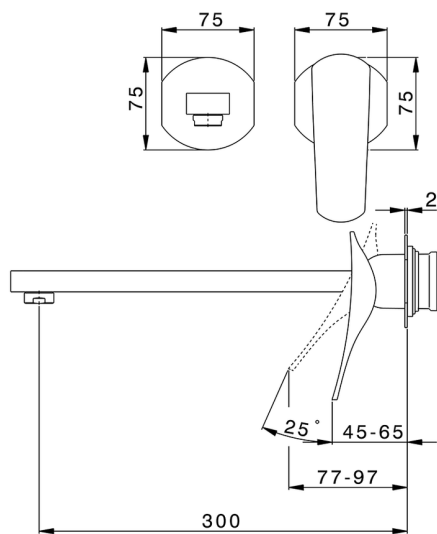

## Exposed part for single lever washbasin valve ROADSTER ACCENT\_RA005514

MODEL **RA005514**

Exposed part for single lever washbasin valve, without concealed part, spout L.300 mm, for item Easy-Box ZA002450-ZA025510