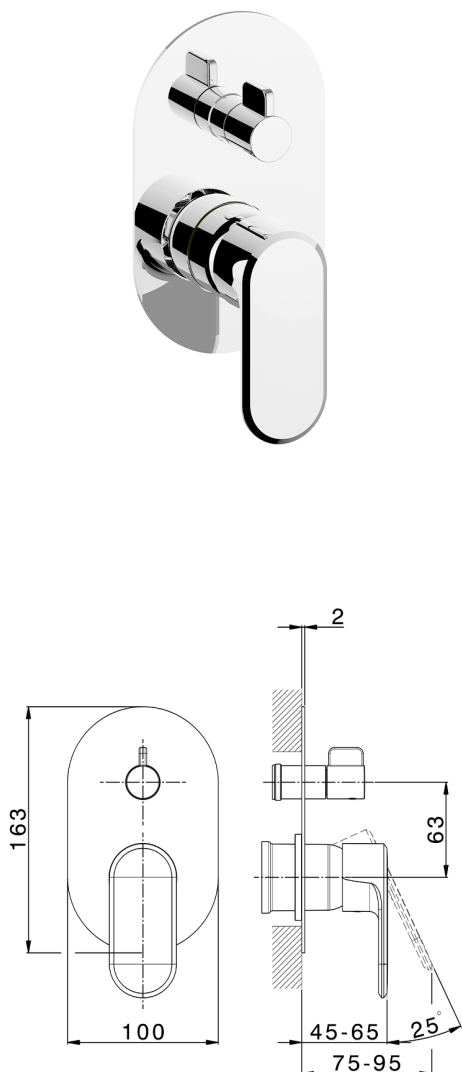

Exposed part for concealed S.L.bath-shower valve LINEAVIVA_LV002300

MODEL **LV002300**

Exposed part for concealed S.L.bath-shower valve, 2-Way rotating diverter, without concealed part, for items Easy-Box ZA000230

AVAILABLE FINISHINGS

-  **21** 21 Chrome
-  **2B** 2B Polished Nickel
-  **2F** 2F Brushed Nickel
-  **40** 40 Matt Black
-  **4Q** 4Q Matt White

CHARACTERISTICS

Installation **Concealed**
 Required concealed parts **ZA000230**

Exposed part for concealed S.L.bath-shower valve LINEAVIVA_LV002300

LV002300

<https://en.cisal.it/exposed-part-for-concealed-s-l-bath-shower-valve-lineaviva-lv002300>

2024-12-22