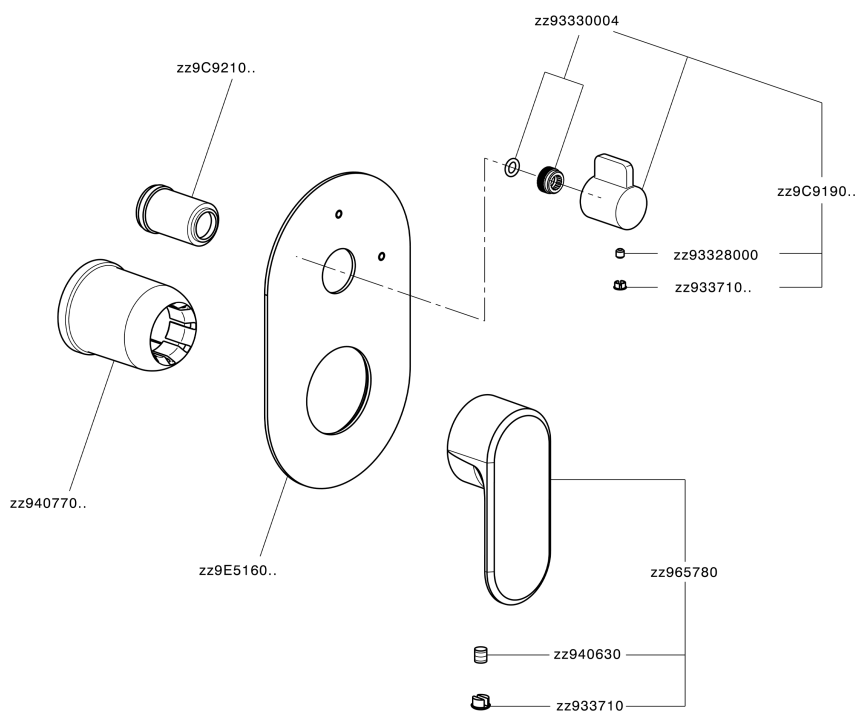

Exposed part for concealed S.L.bath-shower valve LINEAVIVA_LV002300

MODEL **LV002300**

Exposed part for concealed S.L.bath-shower valve, 2-Way rotating diverter, without concealed part, for items Easy-Box ZA000230

AVAILABLE FINISHINGS

-  **21** 21 Chrome
-  **2B** 2B Polished Nickel
-  **2F** 2F Brushed Nickel
-  **40** 40 Matt Black
-  **4Q** 4Q Matt White

CHARACTERISTICS

Installation **Concealed**
 Required concealed parts **ZA000230**

Exposed part for concealed S.L.bath-shower valve LINEAVIVA_LV002300

LV002300

<https://en.cisal.it/exposed-part-for-concealed-s-l-bath-shower-valve-lineaviva-lv002300>

2024-12-22