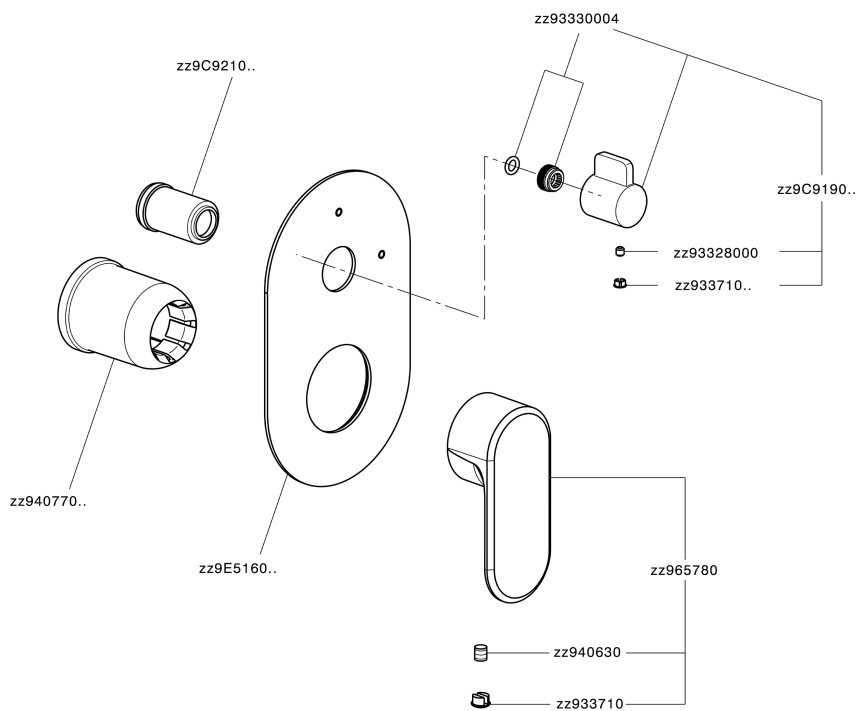

Exposed part for concealed S.L.bath-shower valve LINEAVIVA_LV002300

LV002300

<https://en.cisal.it/exposed-part-for-concealed-s-l-bath-shower-valve-lineaviva-lv002300>

2024-12-22