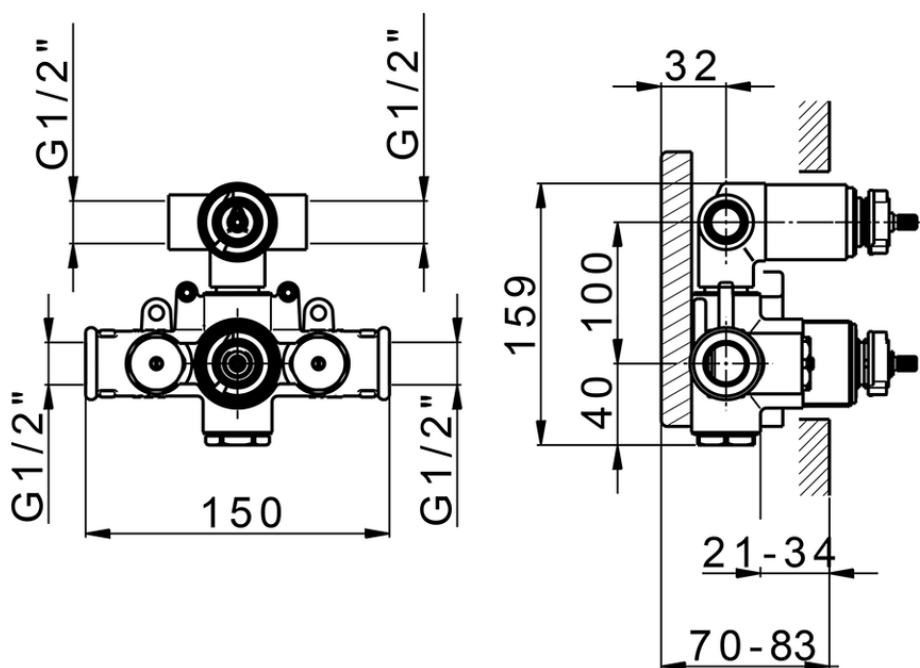

## Exposed part for con.thermo.shower mixer, 2-outlet CHERIE\_CE019100

CE019100

<https://en.cisal.it/exposed-part-for-con-thermo-shower-mixer-2-outlet-cherie-ce019100>

ZA019100

<https://en.cisal.it/concealed-thermostatic-shower-mixer-2-outlets-concealed-za019100>