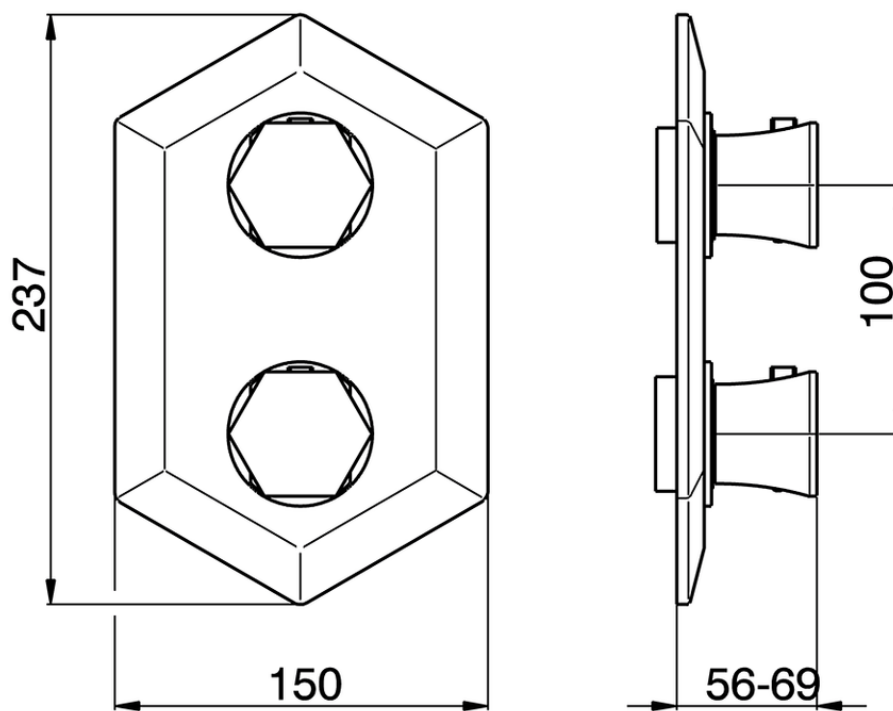

## Exposed part for con.thermo.shower mixer, 2-outlet CHERIE\_CE019100

CE019100

<https://en.cisal.it/exposed-part-for-con-thermo-shower-mixer-2-outlet-cherie-ce019100>

ZA019100

<https://en.cisal.it/concealed-thermostatic-shower-mixer-2-outlets-concealed-za019100>