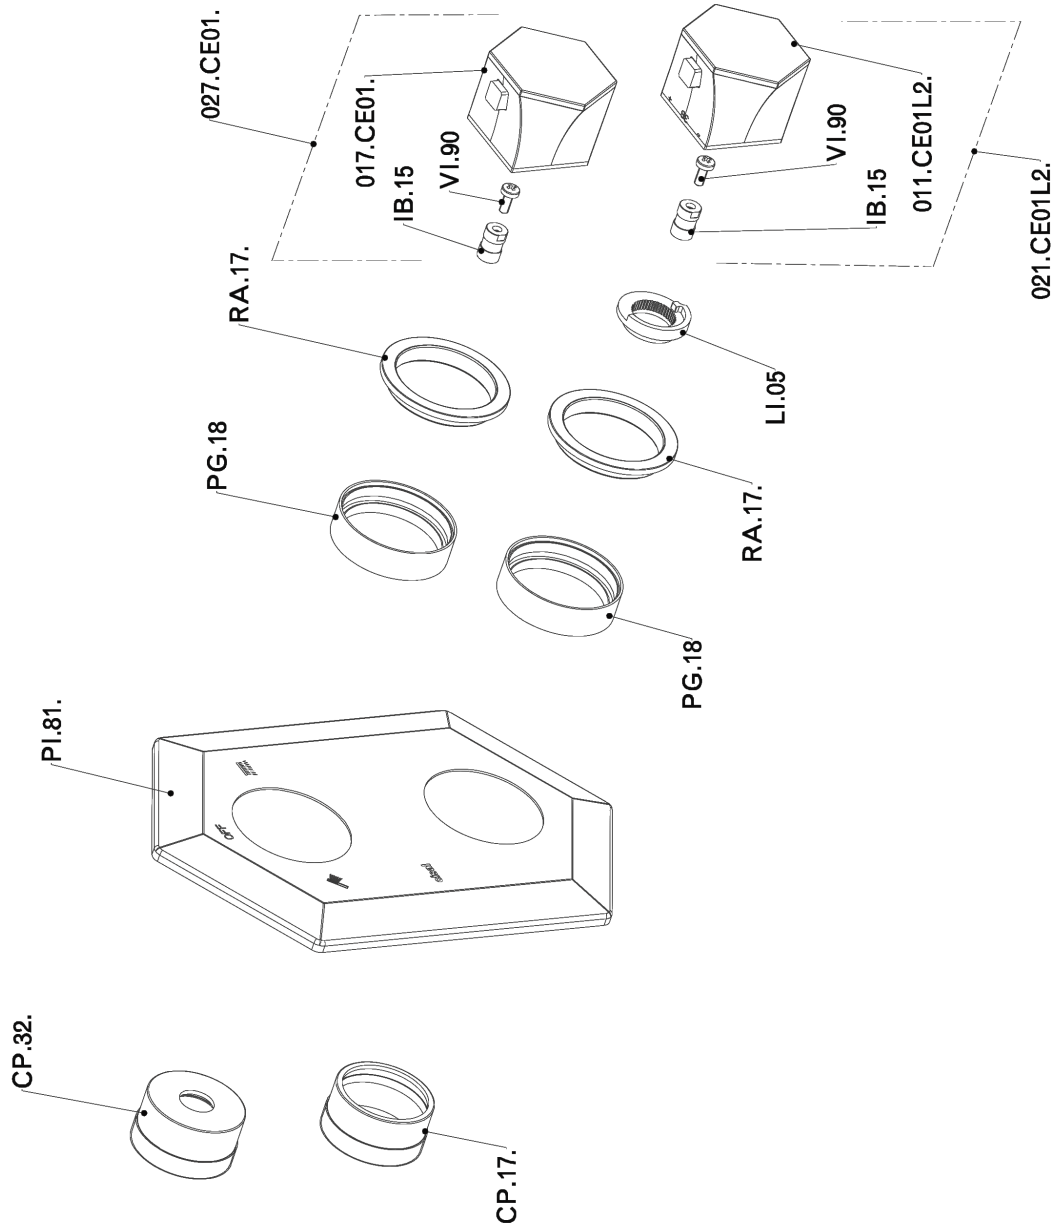

Exposed part for con.thermo.shower mixer, 2-outlet CHERIE_CE019100

CE019100

<https://en.cisal.it/exposed-part-for-con-thermo-shower-mixer-2-outlet-cherie-ce019100>

Concealed thermostatic shower mixer, 2-outlets CONCEALED_ZA019100

ZA019100

<https://en.cisal.it/concealed-thermostatic-shower-mixer-2-outlets-concealed-za019100>

2026-06-14