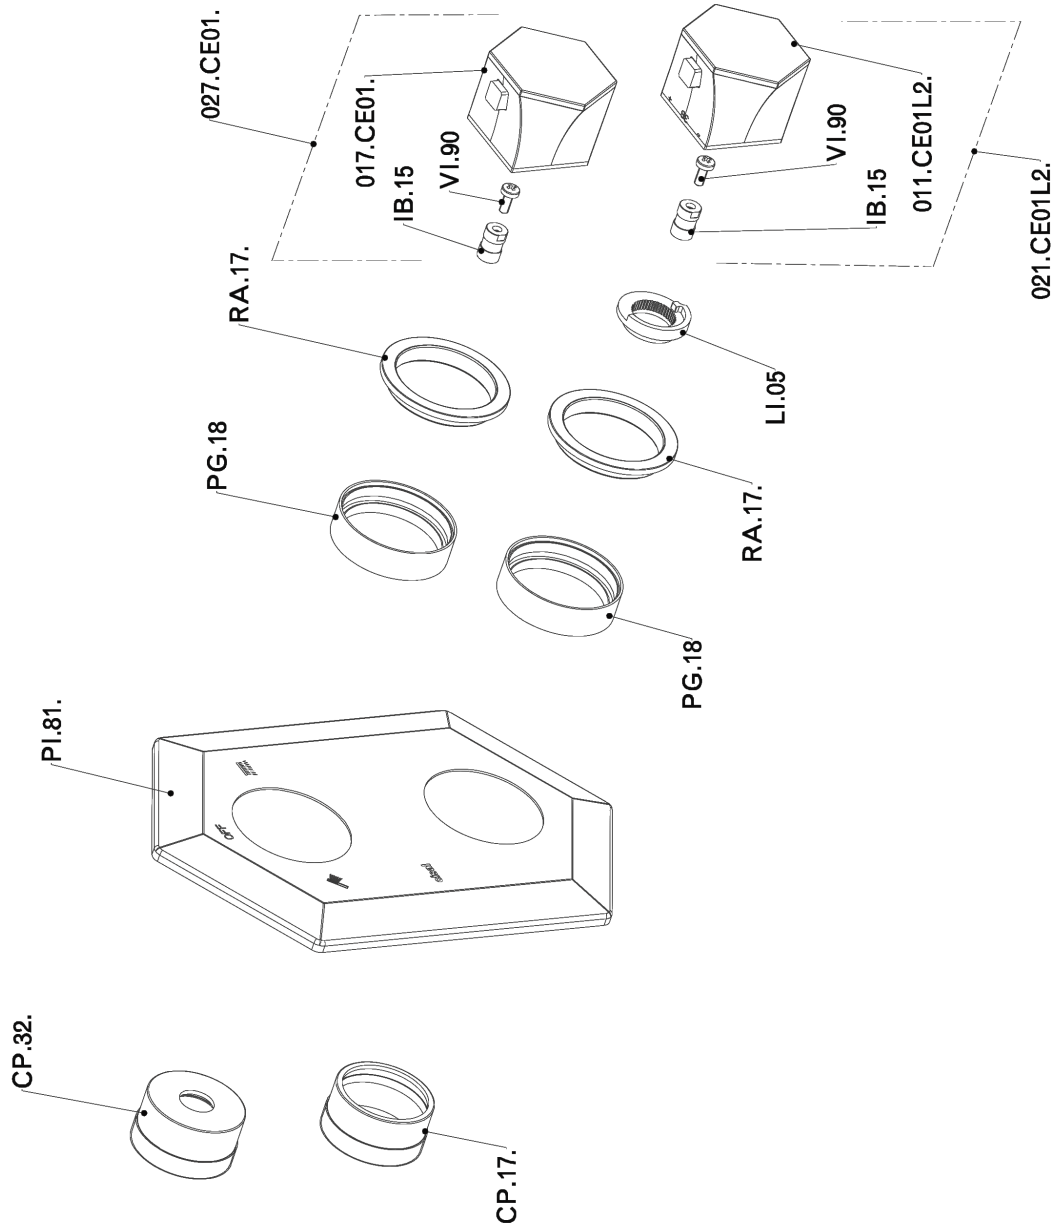

## Exposed part for con.thermo.shower mixer, 2-outlet CHERIE\_CE019100

CE019100

<https://en.cisal.it/exposed-part-for-con-thermo-shower-mixer-2-outlet-cherie-ce019100>

## Concealed thermostatic shower mixer, 2-outlets CONCEALED\_ZA019100

ZA019100

<https://en.cisal.it/concealed-thermostatic-shower-mixer-2-outlets-concealed-za019100>

2026-05-20