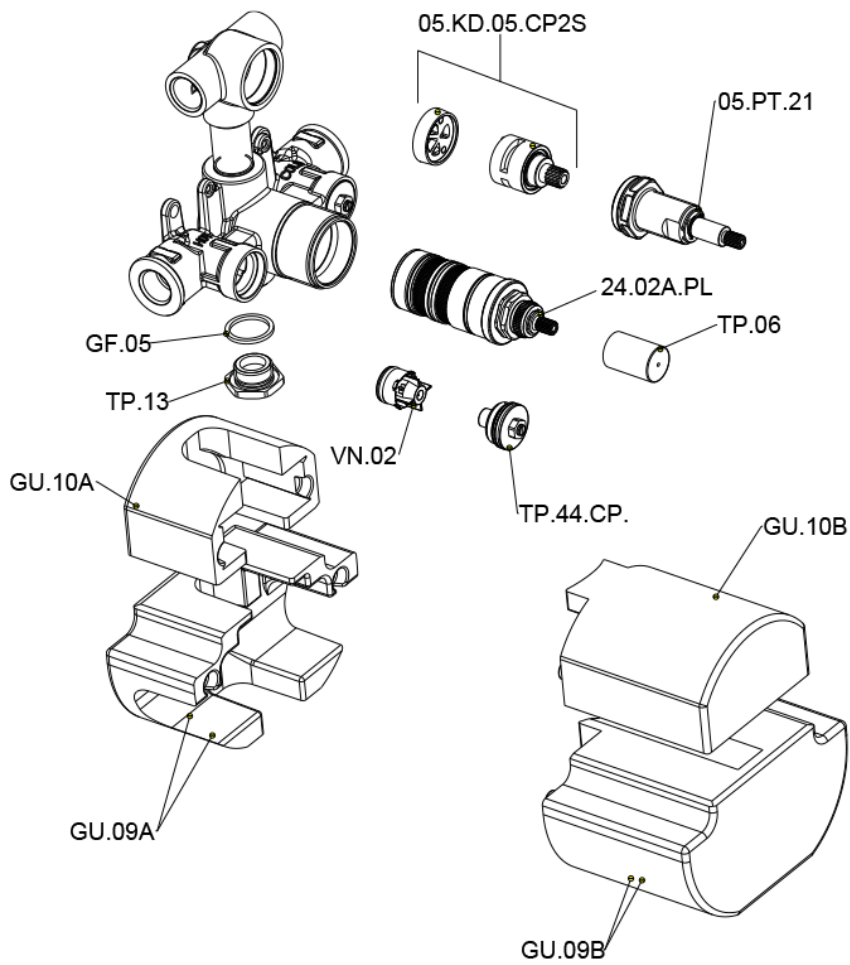

Exposed part for con.thermo.shower mixer, 2-outlet CHERIE_CE019100

CE019100

<https://en.cisal.it/exposed-part-for-con-thermo-shower-mixer-2-outlet-cherie-ce019100>

Concealed thermostatic shower mixer, 2-outlets CONCEALED_ZA019100

ZA019100

<https://en.cisal.it/concealed-thermostatic-shower-mixer-2-outlets-concealed-za019100>

2026-06-14