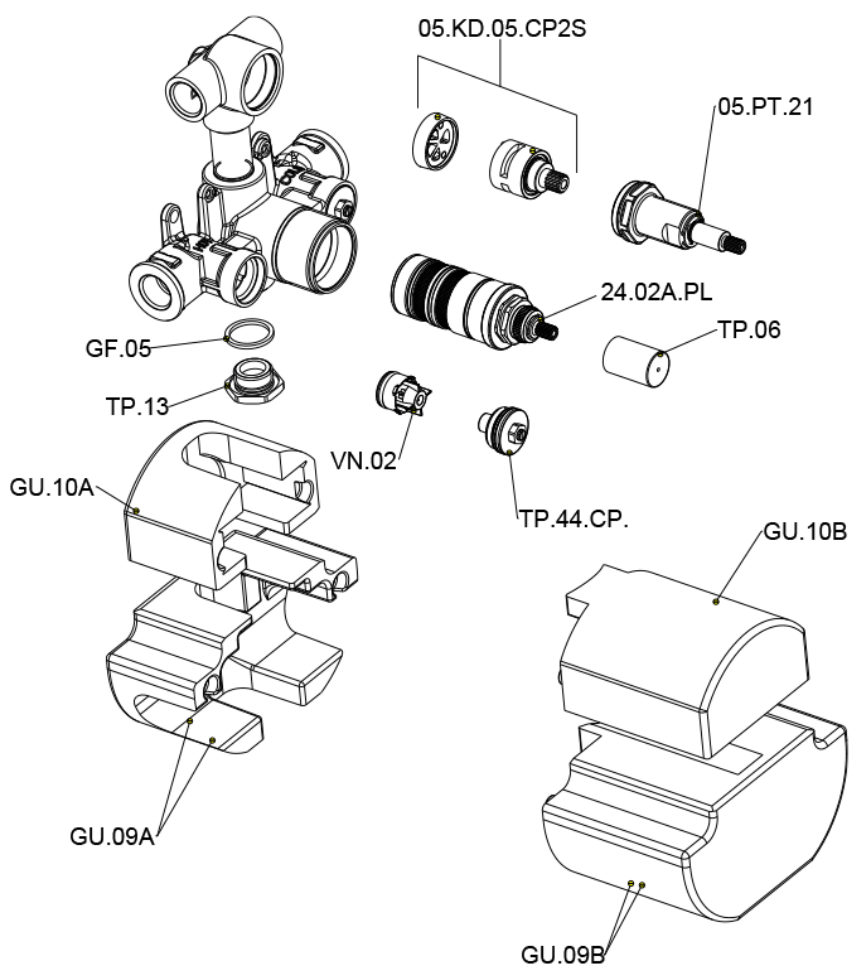

Exposed part for con.thermo.shower mixer, 2-outlet CHERIE_CE019100

CE019100

<https://en.cisal.it/exposed-part-for-con-thermo-shower-mixer-2-outlet-cherie-ce019100>

Concealed thermostatic shower mixer, 2-outlets CONCEALED_ZA019100

ZA019100

<https://en.cisal.it/concealed-thermostatic-shower-mixer-2-outlets-concealed-za019100>

2026-04-30