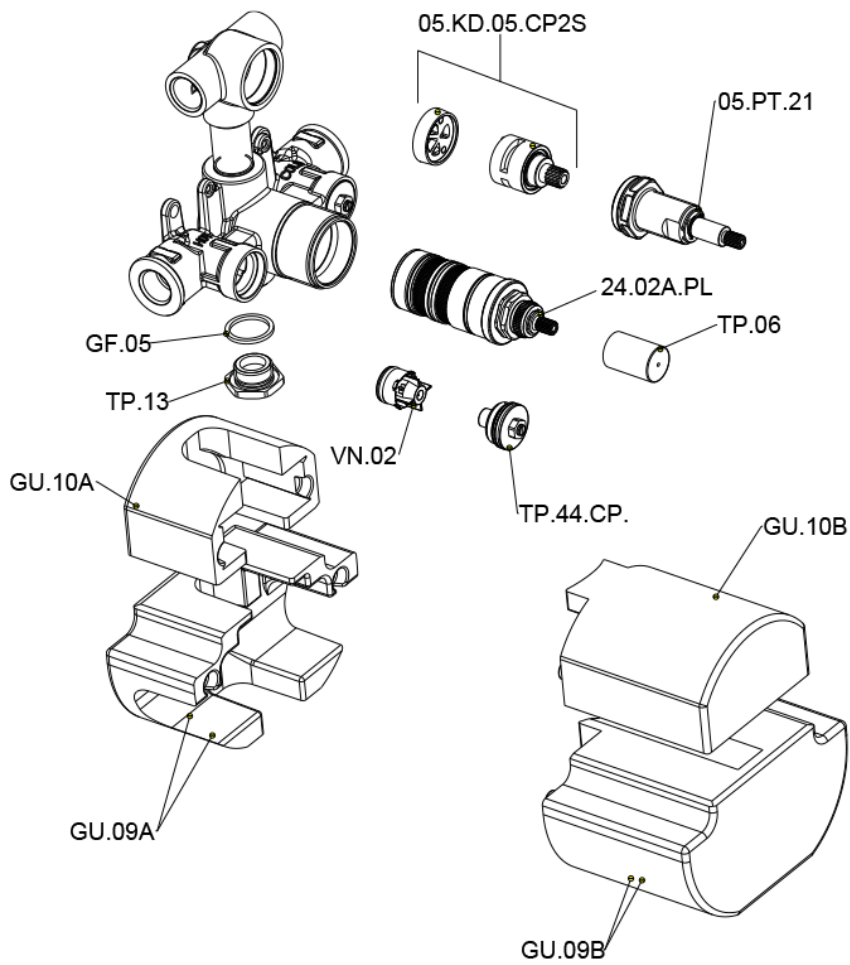

## Exposed part for con.thermo.shower mixer, 2-outlet CHERIE\_CE019100

CE019100

<https://en.cisal.it/exposed-part-for-con-thermo-shower-mixer-2-outlet-cherie-ce019100>

## Concealed thermostatic shower mixer, 2-outlets CONCEALED\_ZA019100

ZA019100

<https://en.cisal.it/concealed-thermostatic-shower-mixer-2-outlets-concealed-za019100>

2026-05-20