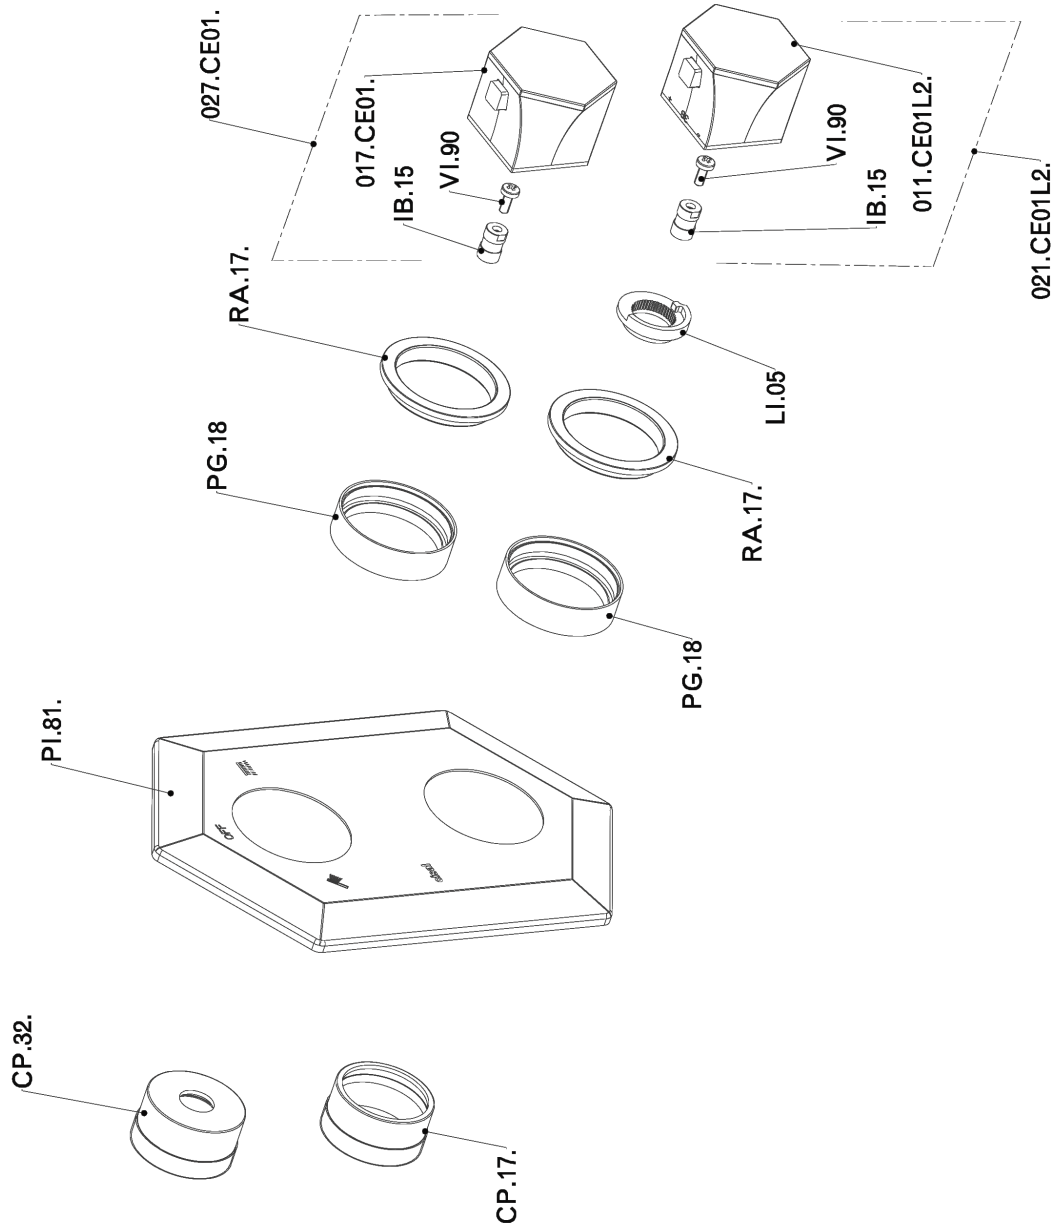

Exposed part for con.thermo.shower mixer, 2-outlet CHERIE_CE019100

CE019100

<https://en.cisal.it/exposed-part-for-con-thermo-shower-mixer-2-outlet-cherie-ce019100>

Concealed thermostatic shower mixer, 2-outlets CONCEALED_ZA019100

ZA019100

<https://en.cisal.it/concealed-thermostatic-shower-mixer-2-outlets-concealed-za019100>

2026-04-30