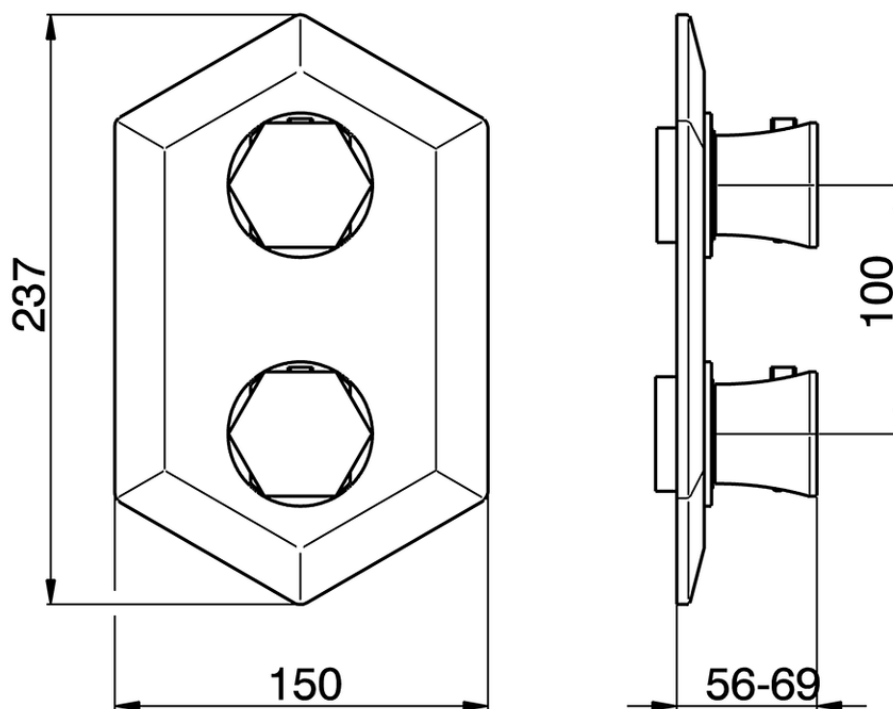

## Exposed part for con.thermo.shower mixer, 2-outlet CHERIE\_CE019100

CE019100

<https://en.cisal.it/exposed-part-for-con-thermo-shower-mixer-2-outlet-cherie-ce019100>

ZA019100

<https://en.cisal.it/concealed-thermostatic-shower-mixer-2-outlets-concealed-za019100>