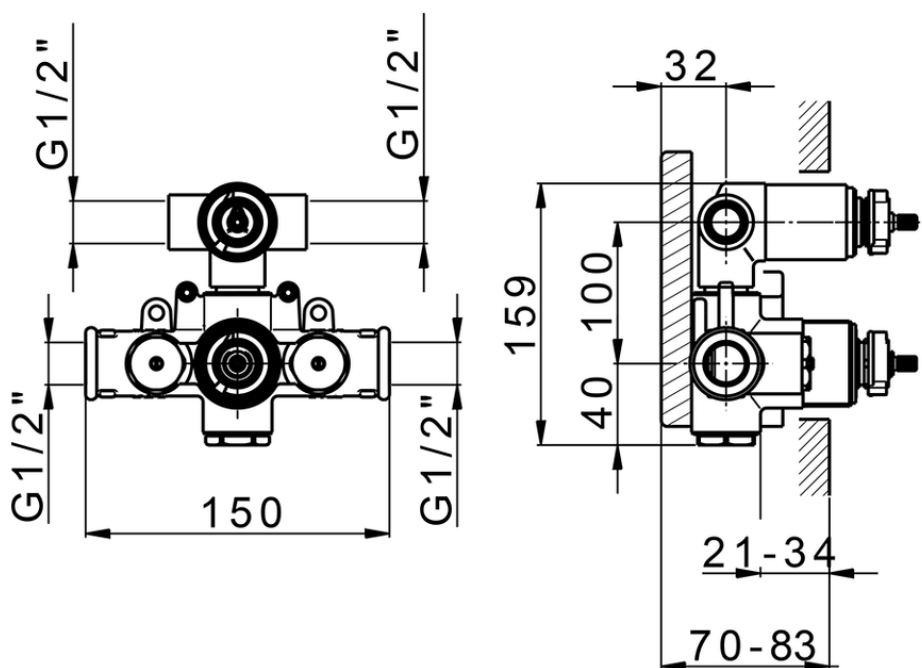

## Exposed part for con.thermo.shower mixer, 2-outlet CHERIE\_CE019100

CE019100

<https://en.cisal.it/exposed-part-for-con-thermo-shower-mixer-2-outlet-cherie-ce019100>

ZA019100

<https://en.cisal.it/concealed-thermostatic-shower-mixer-2-outlets-concealed-za019100>