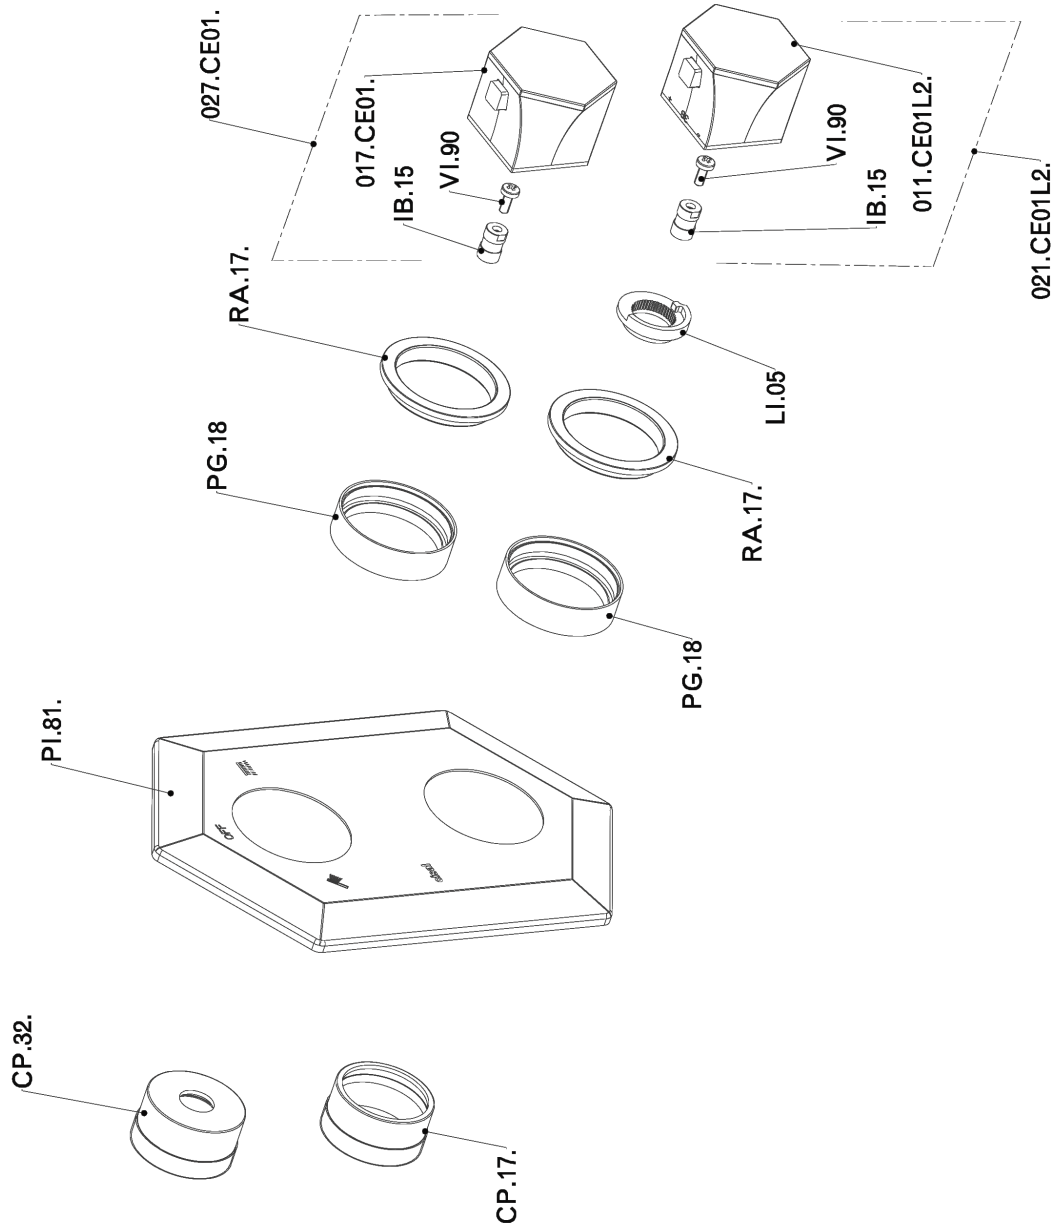

## Exposed part for con.thermo.shower mixer, 2-outlet CHERIE\_CE019100

CE019100

<https://en.cisal.it/exposed-part-for-con-thermo-shower-mixer-2-outlet-cherie-ce019100>

## Concealed thermostatic shower mixer, 2-outlets CONCEALED\_ZA019100

ZA019100

<https://en.cisal.it/concealed-thermostatic-shower-mixer-2-outlets-concealed-za019100>

2026-04-09