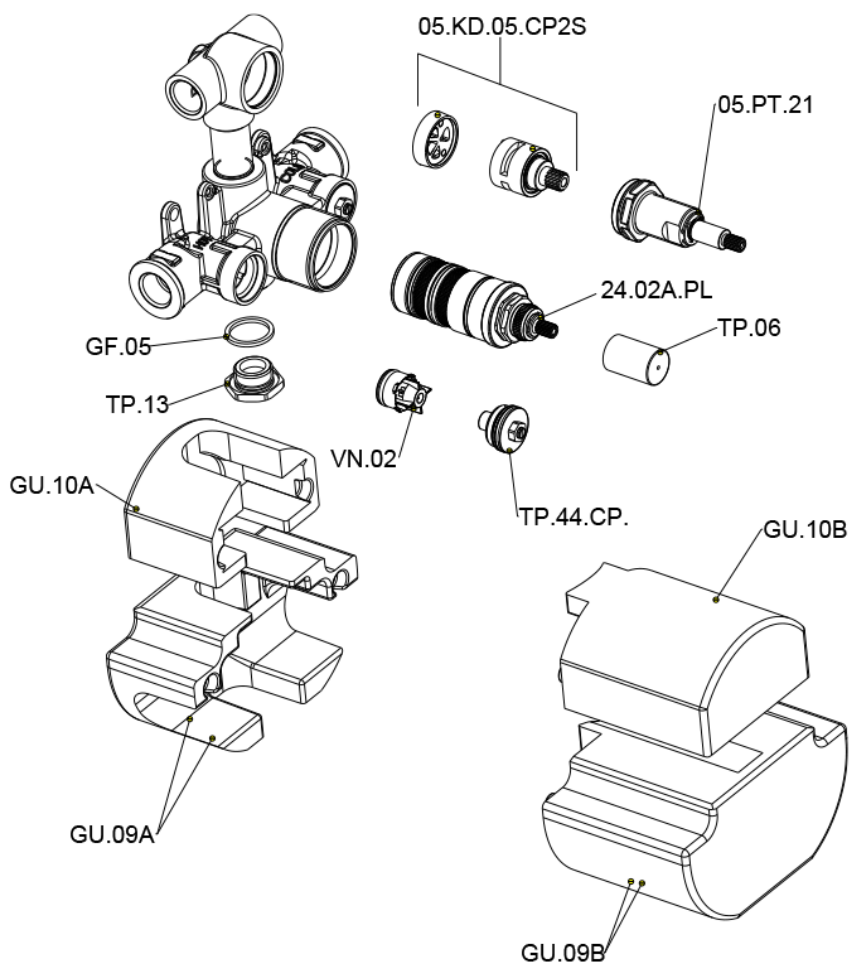

Exposed part for con.thermo.shower mixer, 2-outlet CHERIE_CE019100

CE019100

<https://en.cisal.it/exposed-part-for-con-thermo-shower-mixer-2-outlet-cherie-ce019100>

Concealed thermostatic shower mixer, 2-outlets CONCEALED_ZA019100

ZA019100

<https://en.cisal.it/concealed-thermostatic-shower-mixer-2-outlets-concealed-za019100>

2026-06-14