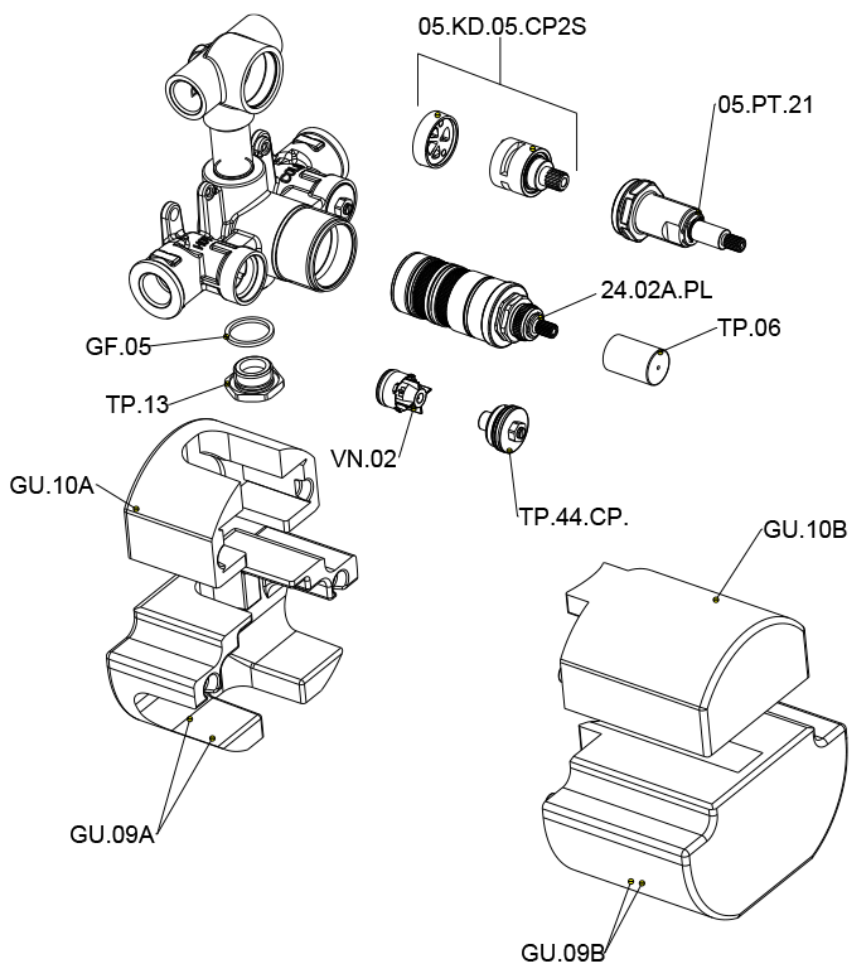

## Exposed part for con.thermo.shower mixer, 2-outlet CHERIE\_CE019100

CE019100

<https://en.cisal.it/exposed-part-for-con-thermo-shower-mixer-2-outlet-cherie-ce019100>

## Concealed thermostatic shower mixer, 2-outlets CONCEALED\_ZA019100

ZA019100

<https://en.cisal.it/concealed-thermostatic-shower-mixer-2-outlets-concealed-za019100>

2026-04-09