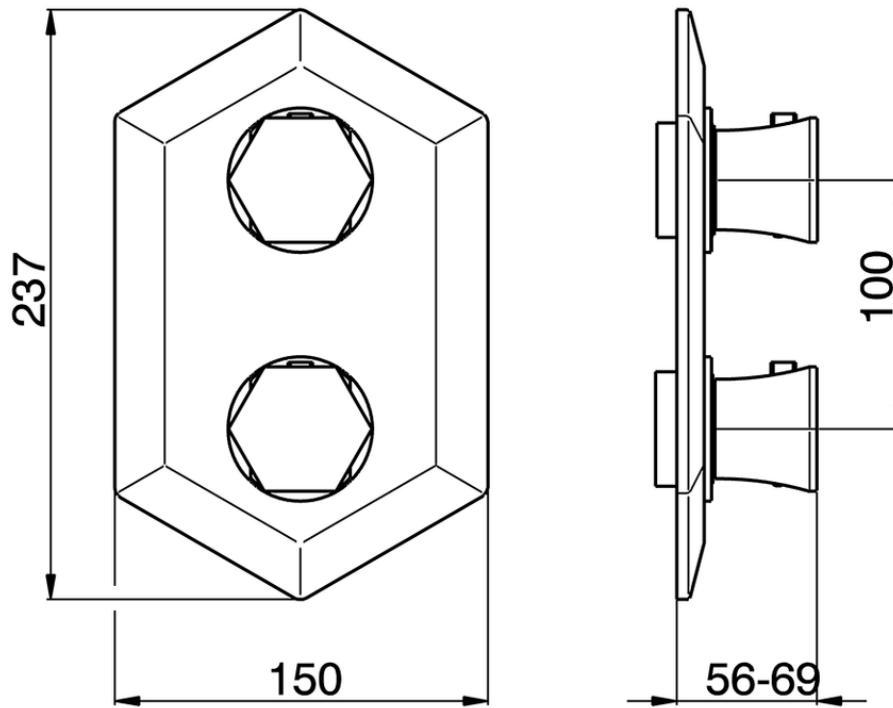

Exposed part for con.thermo.shower mixer, 2-outlet CHERIE_CE019100

CE019100

<https://en.cisal.it/exposed-part-for-con-thermo-shower-mixer-2-outlet-cherie-ce019100>

ZA019100

<https://en.cisal.it/concealed-thermostatic-shower-mixer-2-outlets-concealed-za019100>