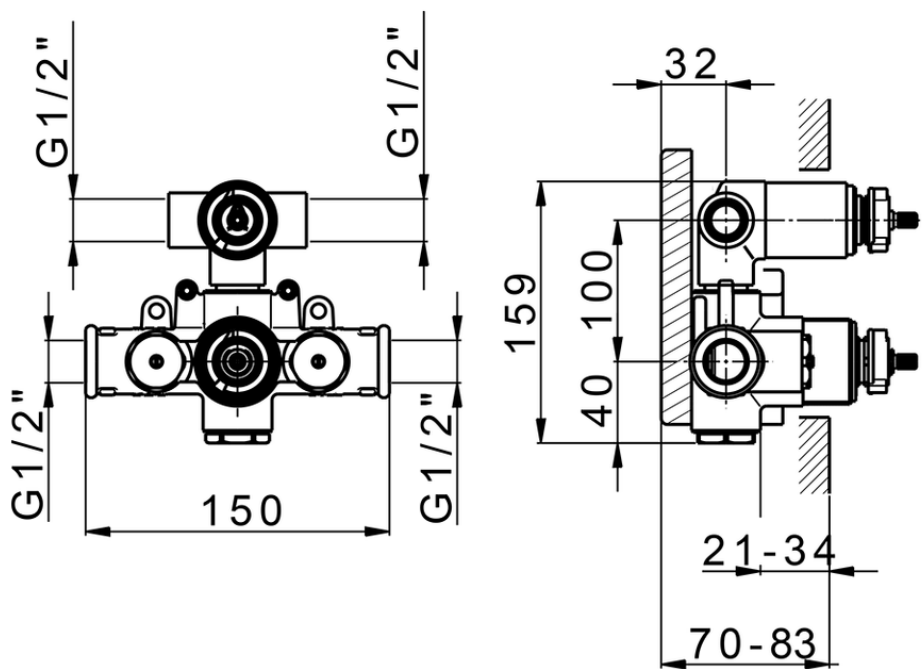

Exposed part for con.thermo.shower mixer, 2-outlet CHERIE_CE019100

CE019100

<https://en.cisal.it/exposed-part-for-con-thermo-shower-mixer-2-outlet-cherie-ce019100>

ZA019100

<https://en.cisal.it/concealed-thermostatic-shower-mixer-2-outlets-concealed-za019100>