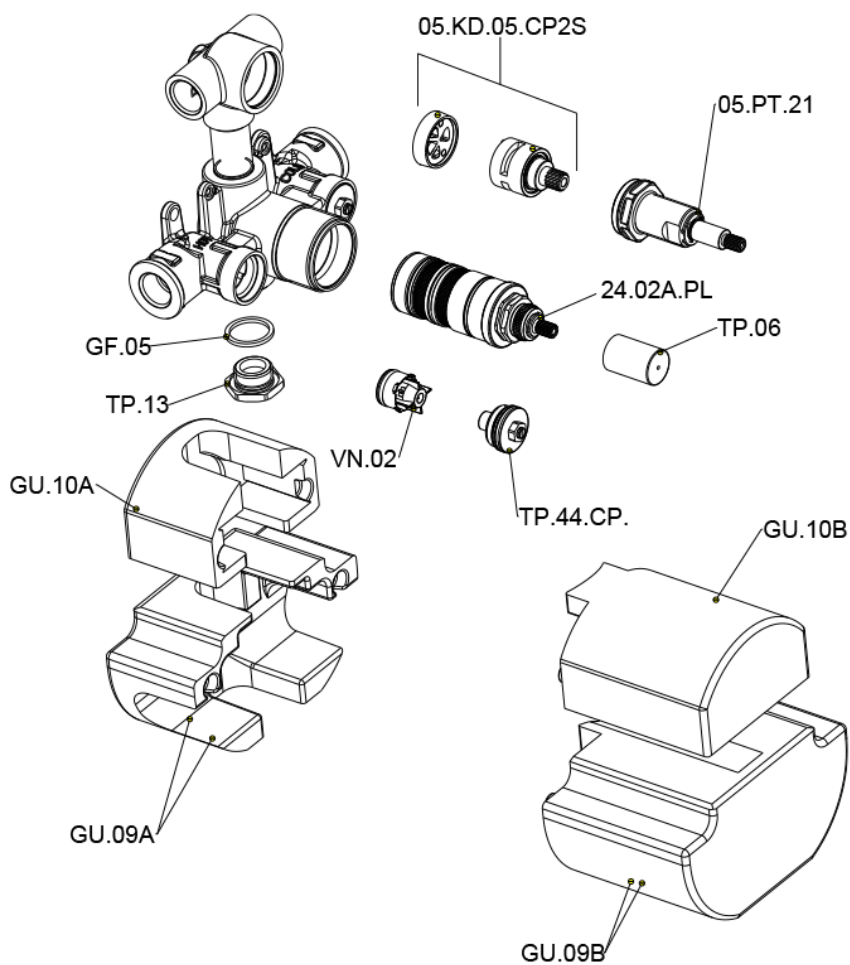

Exposed part for con.thermo.shower mixer, 2-outlet CHERIE_CE019100

CE019100

<https://en.cisal.it/exposed-part-for-con-thermo-shower-mixer-2-outlet-cherie-ce019100>

Concealed thermostatic shower mixer, 2-outlets CONCEALED_ZA019100

ZA019100

<https://en.cisal.it/concealed-thermostatic-shower-mixer-2-outlets-concealed-za019100>

2026-04-08