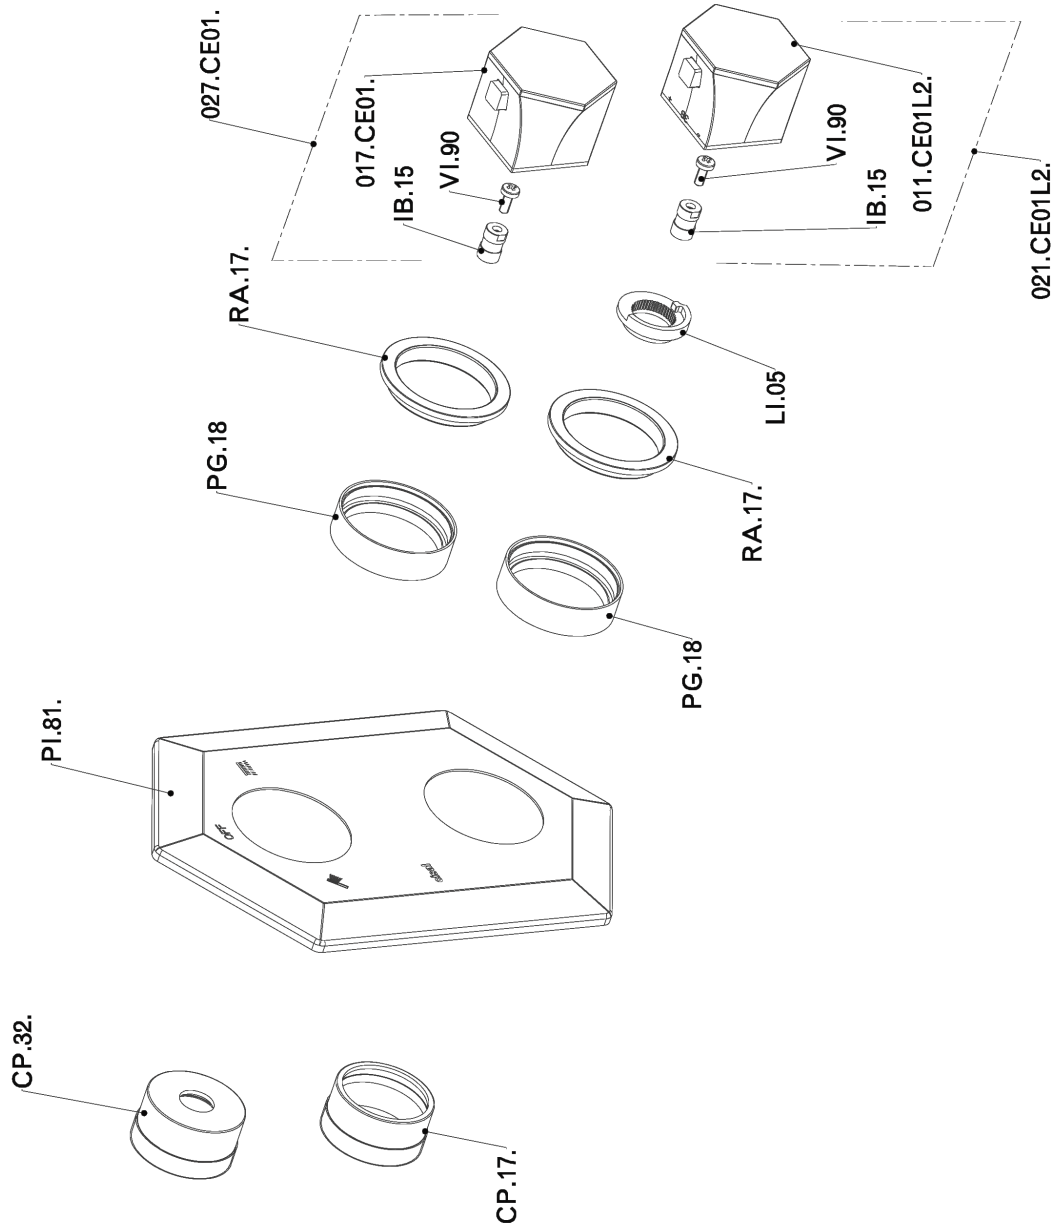

Exposed part for con.thermo.shower mixer, 2-outlet CHERIE_CE019100

CE019100

<https://en.cisal.it/exposed-part-for-con-thermo-shower-mixer-2-outlet-cherie-ce019100>

Concealed thermostatic shower mixer, 2-outlets CONCEALED_ZA019100

ZA019100

<https://en.cisal.it/concealed-thermostatic-shower-mixer-2-outlets-concealed-za019100>

2026-04-08