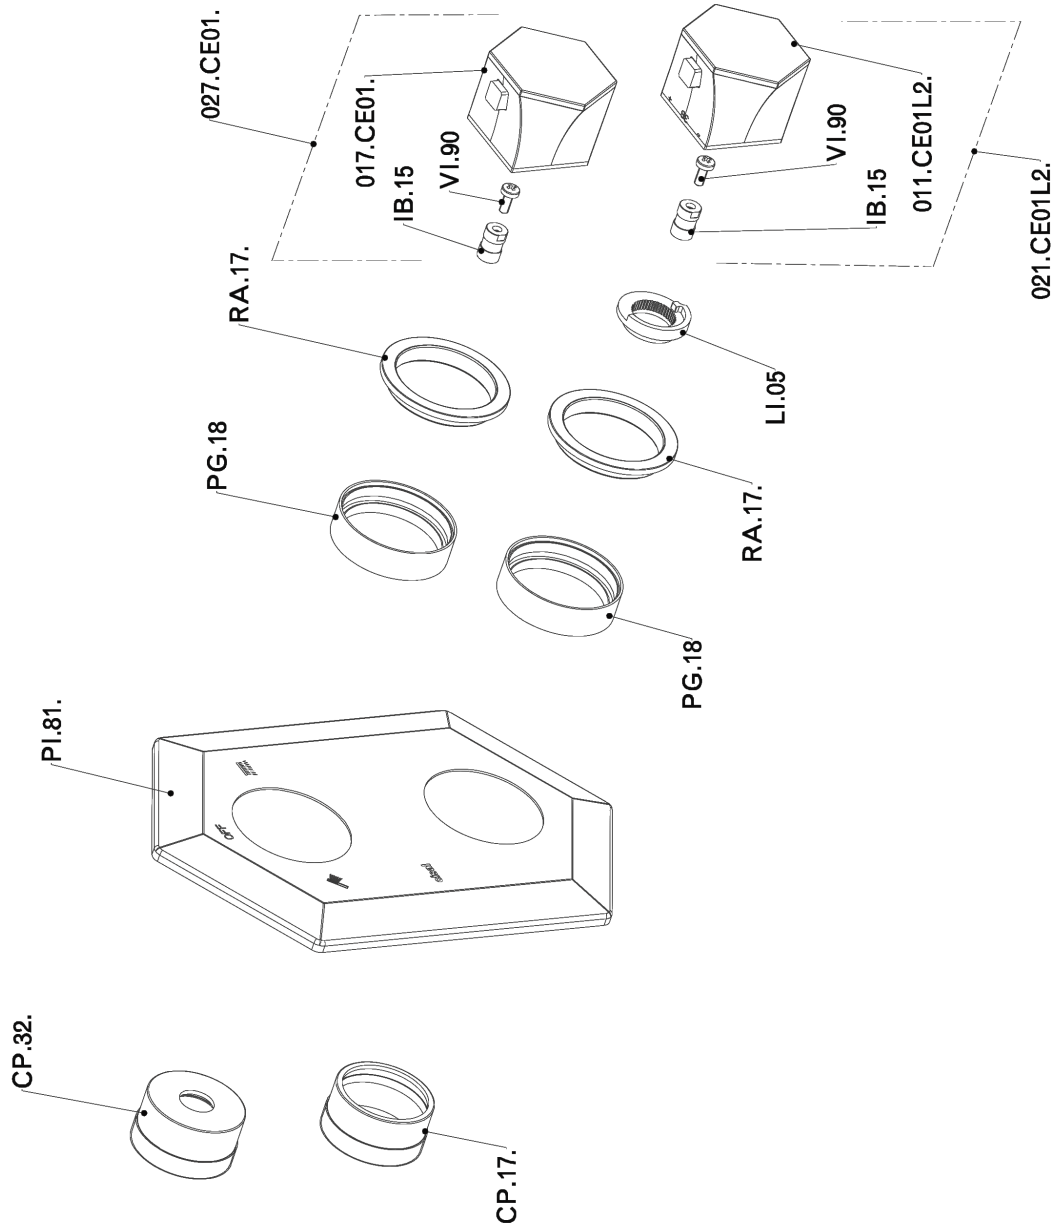

Exposed part for con.thermo.shower mixer, 2-outlet CHERIE_CE019100

CE019100

<https://en.cisal.it/exposed-part-for-con-thermo-shower-mixer-2-outlet-cherie-ce019100>

Concealed thermostatic shower mixer, 2-outlets CONCEALED_ZA019100

ZA019100

<https://en.cisal.it/concealed-thermostatic-shower-mixer-2-outlets-concealed-za019100>

2026-06-13