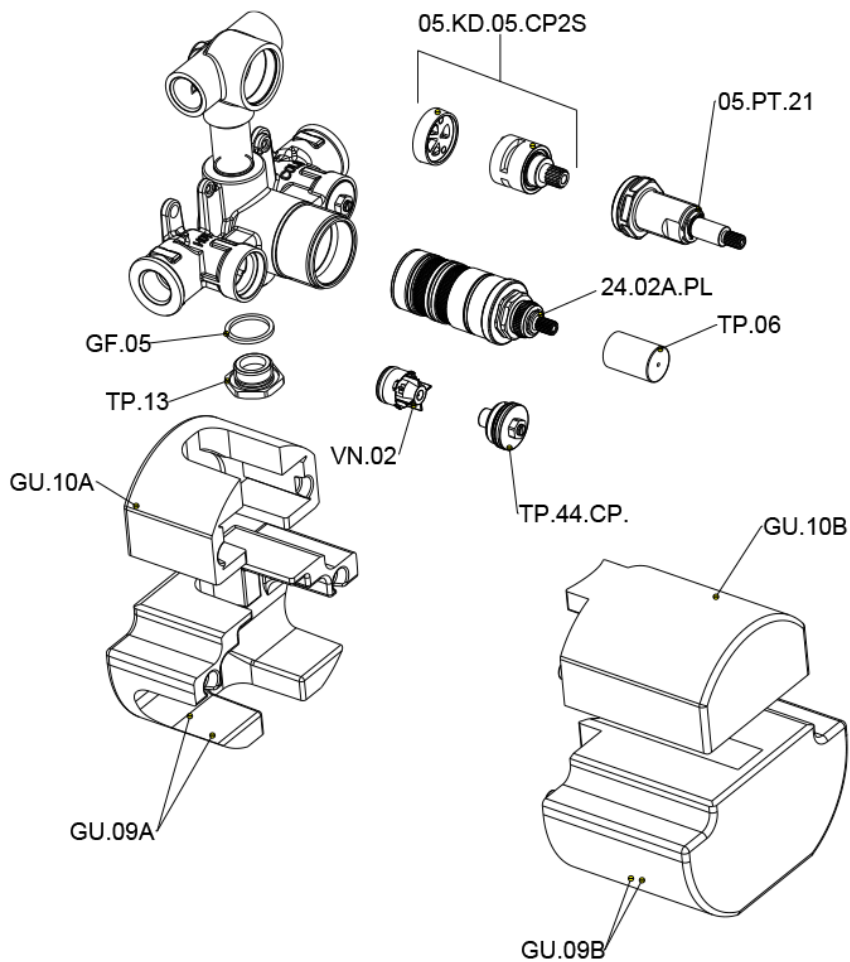

Exposed part for con.thermo.shower mixer, 2-outlet CHERIE_CE019100

CE019100

<https://en.cisal.it/exposed-part-for-con-thermo-shower-mixer-2-outlet-cherie-ce019100>

Concealed thermostatic shower mixer, 2-outlets CONCEALED_ZA019100

ZA019100

<https://en.cisal.it/concealed-thermostatic-shower-mixer-2-outlets-concealed-za019100>

2026-06-13