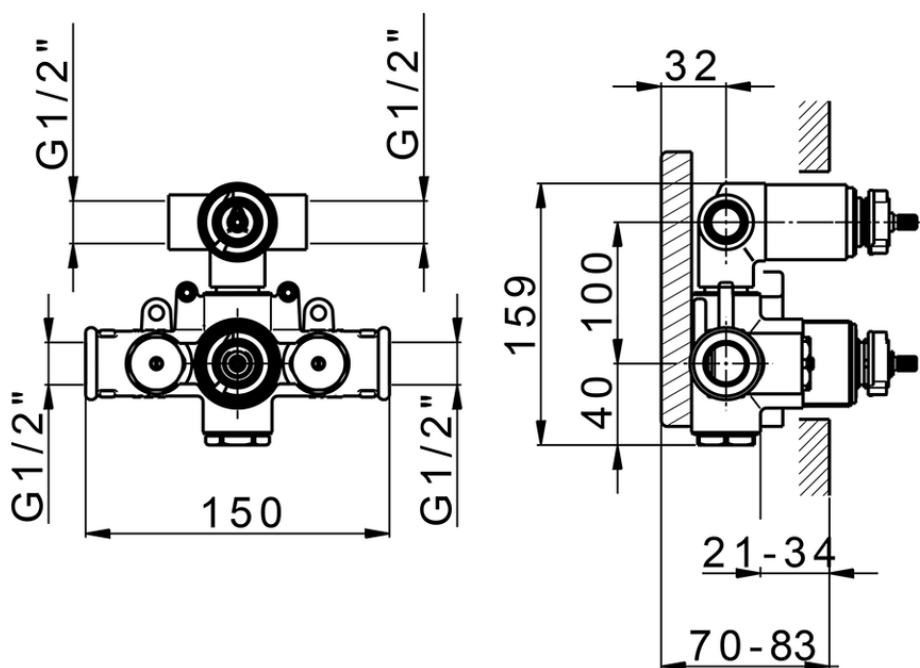

Exposed part for con.thermo.shower mixer, 2-outlet CHERIE_CE019100

CE019100

<https://en.cisal.it/exposed-part-for-con-thermo-shower-mixer-2-outlet-cherie-ce019100>

ZA019100

<https://en.cisal.it/concealed-thermostatic-shower-mixer-2-outlets-concealed-za019100>