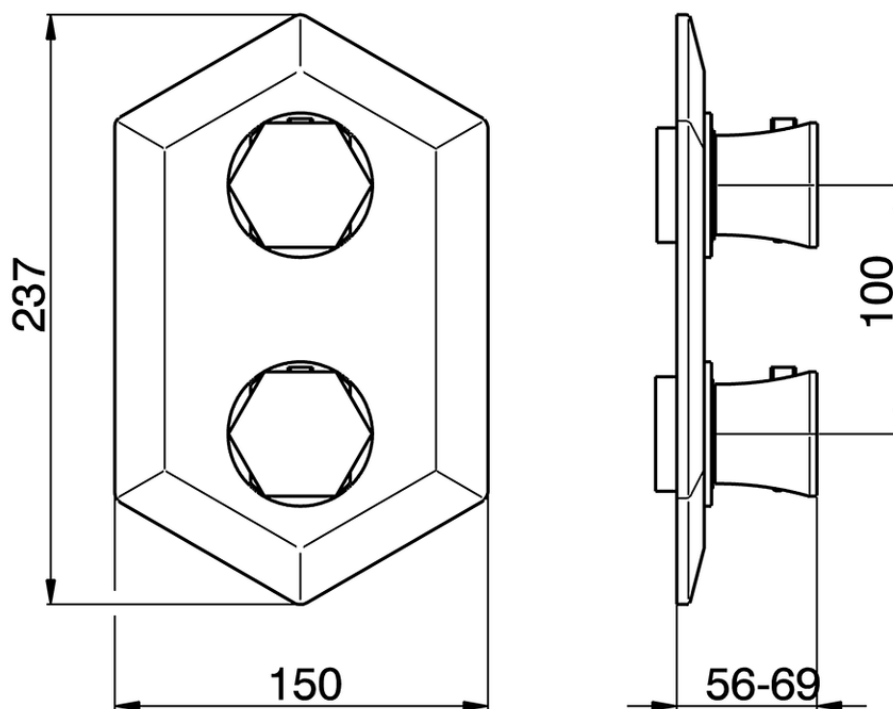

Exposed part for con.thermo.shower mixer, 2-outlet CHERIE_CE019100

CE019100

<https://en.cisal.it/exposed-part-for-con-thermo-shower-mixer-2-outlet-cherie-ce019100>

ZA019100

<https://en.cisal.it/concealed-thermostatic-shower-mixer-2-outlets-concealed-za019100>