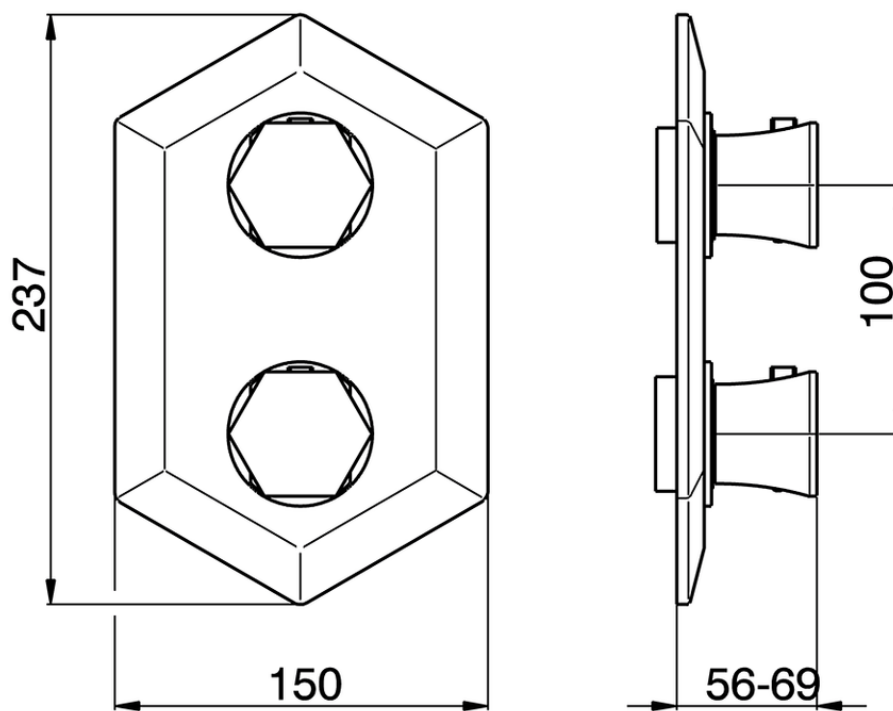

Exposed part for con.thermo.shower mixer, 2-outlet CHERIE_CE019100

CE019100

<https://en.cisal.it/exposed-part-for-con-thermo-shower-mixer-2-outlet-cherie-ce019100>

ZA019100

<https://en.cisal.it/concealed-thermostatic-shower-mixer-2-outlets-concealed-za019100>