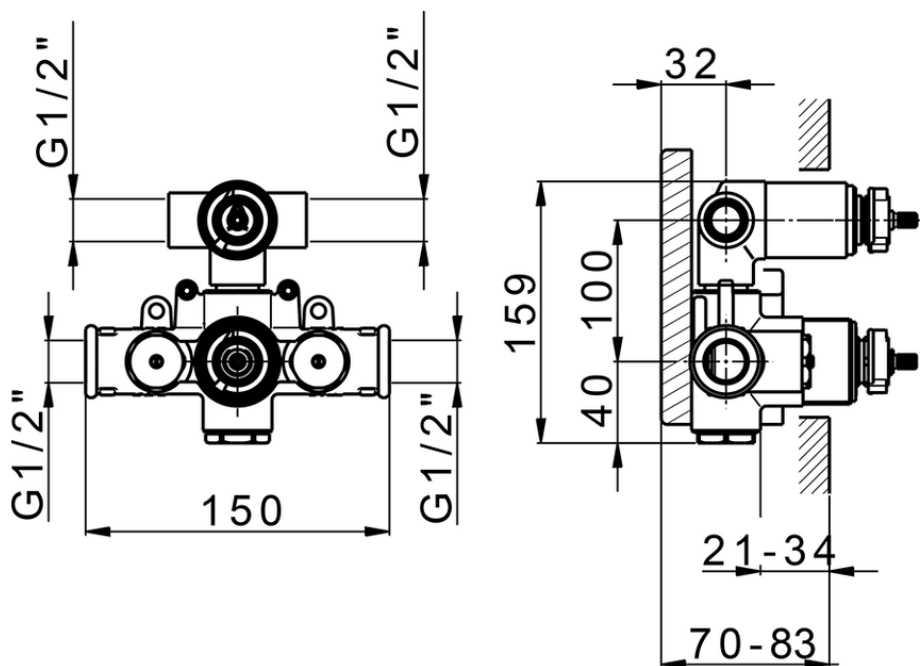

Exposed part for con.thermo.shower mixer, 2-outlet CHERIE_CE019100

CE019100

<https://en.cisal.it/exposed-part-for-con-thermo-shower-mixer-2-outlet-cherie-ce019100>

ZA019100

<https://en.cisal.it/concealed-thermostatic-shower-mixer-2-outlets-concealed-za019100>