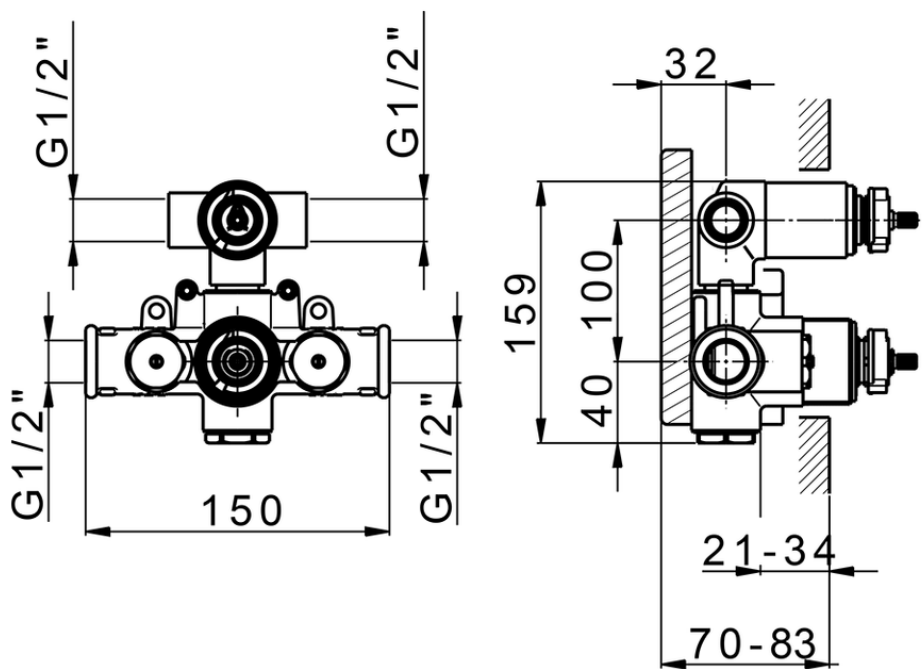

## Exposed part for con.thermo.shower mixer, 2-outlet CHERIE\_CE019100

CE019100

<https://en.cisal.it/exposed-part-for-con-thermo-shower-mixer-2-outlet-cherie-ce019100>

ZA019100

<https://en.cisal.it/concealed-thermostatic-shower-mixer-2-outlets-concealed-za019100>