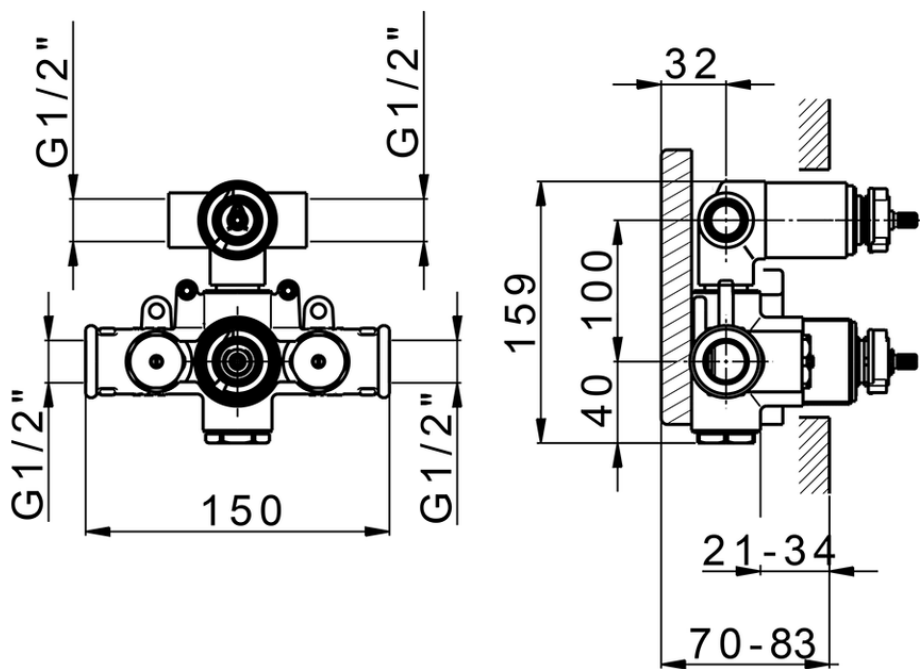

Exposed part for con.thermo.shower mixer, 2-outlet CHERIE_CE019100

CE019100

<https://en.cisal.it/exposed-part-for-con-thermo-shower-mixer-2-outlet-cherie-ce019100>

ZA019100

<https://en.cisal.it/concealed-thermostatic-shower-mixer-2-outlets-concealed-za019100>