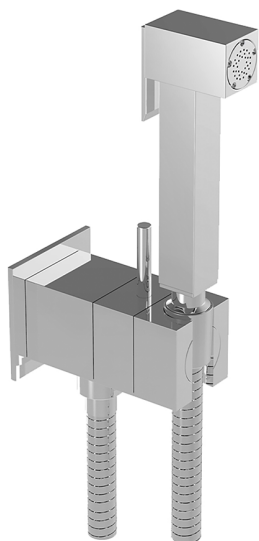

Bidet handshower set HYGENIC SHOWERS_CU007945

MODEL **CU007945**

Bidet handshower set, square wall bracket, gradual mixing of hot & cold water, with concealed part, Brass Bidet handshower - 120 cm PVC flexible hose

AVAILABLE FINISHINGS

CHARACTERISTICS

Bidet handshower

Hygienic Spray

Multi-jets hygienic hand shower, for personal hygiene care.

Mixed Water

The Cisal Mixed Water system enables the gradual mixing of hot and cold water.