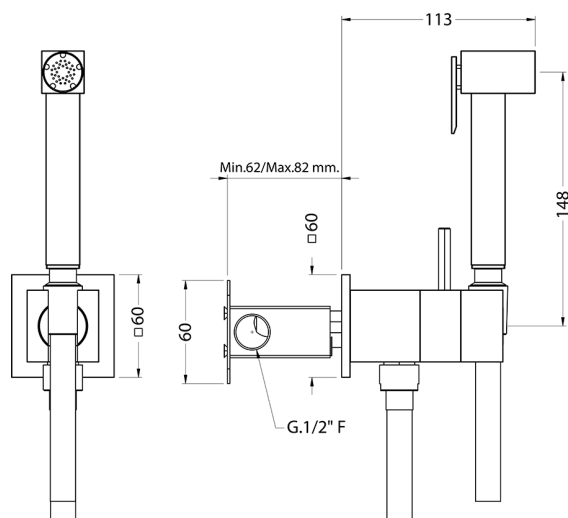

Bidet handshower set HYGENIC SHOWERS_CU007945

MODEL **CU007945**

Bidet handshower set, square wall bracket, gradual mixing of hot & cold water, with concealed part, Brass Bidet handshower - 120 cm PVC flexible hose

AVAILABLE FINISHINGS

CHARACTERISTICS

Bidet handshower

Hygienic Spray

Multi-jets hygienic hand shower, for personal hygiene care.

Mixed Water

The Cisal Mixed Water system enables the gradual mixing of hot and cold water.