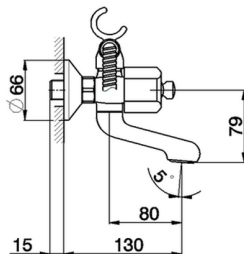

Bath mixer, full equipment TR_TR000120

MODEL **TR000120**

Bath mixer, full equipment, wall mounted adjustable handshower bracket, Globo D.63 mm ABS one spray handshower, 150 cm Brass Flexible Hose, without handles

AVAILABLE FINISHINGS

21 21 Chrome

CHARACTERISTICS

Bath mixer, full equipment TR_TR000120

cisal

TR 00010 (TR 00012 - TR 00013)

- Gruppo vasca
- Bath mixer
- Badebatterie
- Mélangeur bain/douche

bar	PORTATA BOCCA DI EROGAZIONE * SPOUT FLOW RATE DURCHFLOSS WANNENEINLAUF DEBIT BEC DÉVERSEUR l/min.
0.1	18.5
0.2	27
0.3	35
0.4	40
0.5	47
1	/