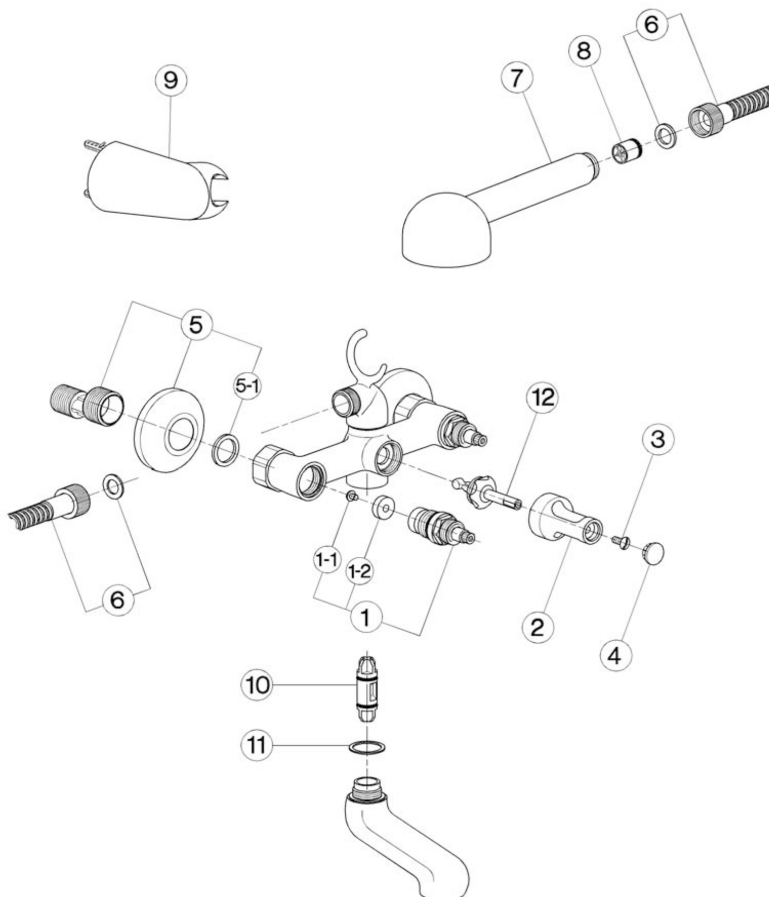

Bath mixer, full equipment TR_TR000120

MODEL **TR000120**

Bath mixer, full equipment, wall mounted adjustable handshower bracket, Globo D.63 mm ABS one spray handshower, 150 cm Brass Flexible Hose, without handles

AVAILABLE FINISHINGS

21 21 Chrome

CHARACTERISTICS

Bath mixer, full equipment TR_TR000120

cisal

TR 00010 (TR 00012 - TR 00013)

- Gruppo vasca
- Bath mixer
- Badebatterie
- Mélangeur bain/douche

bar	PORTATA BOCCA DI EROGAZIONE * SPOUT FLOW RATE DURCHFLOSS WANNENEINLAUF DEBIT BEC DÉVERSEUR l/min.
0.1	18.5
0.2	27
0.3	35
0.4	40
0.5	47
1	/