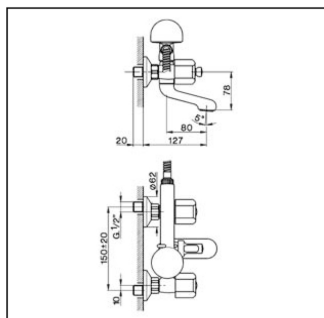

Bath mixer, full equipment TR_TR000120

MODEL **TR000120**

Bath mixer, full equipment, wall mounted adjustable handshower bracket, Globo D.63 mm ABS one spray handshower, 150 cm Brass Flexible Hose, without handles

AVAILABLE FINISHINGS

CHARACTERISTICS

Bath mixer, full equipment TR_TR000120

cisal
TR 00010 (TR 00012 - TR 00013)

- Gruppo vasca
- Bath mixer
- Badebatterie
- Mélangeur bain/douche

bar	PORTATA BOCCA DI EROGAZIONE * SPOUT FLOW RATE DURCHFLOSS WANNENEINLAUF DEBIT BEC DÉVERSEUR l/min.
0.1	18.5
0.2	27
0.3	35
0.4	40
0.5	47
1	/