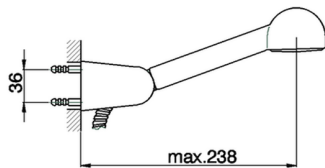

Bath mixer, full equipment TR_TR000120

MODEL **TR000120**

Bath mixer, full equipment, wall mounted adjustable handshower bracket, Globo D.63 mm ABS one spray handshower, 150 cm Brass Flexible Hose, without handles

AVAILABLE FINISHINGS

21 21 Chrome

CHARACTERISTICS

Bath mixer, full equipment TR_TR000120

cisal

TR 00010 (TR 00012 - TR 00013)

- Gruppo vasca
- Bath mixer
- Badebatterie
- Mélangeur bain/douche

bar	PORTATA BOCCA DI EROGAZIONE * SPOUT FLOW RATE DURCHFLOSS WANNENEINLAUF DEBIT BEC DÉVERSEUR l/min.
0.1	18.5
0.2	27
0.3	35
0.4	40
0.5	47
1	/