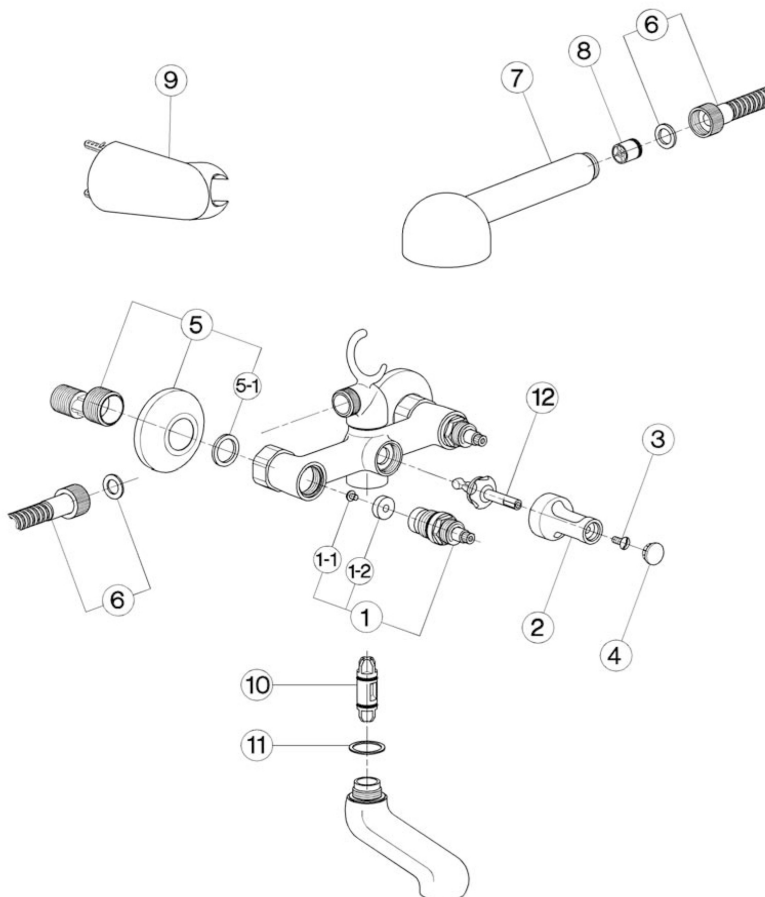

bar	PORTATA BOCCA DI EROGAZIONE * SPOUT FLOW RATE DURCHFLOSS WANNENEINLAUF DEBIT BEC DÉVERSEUR l/min.
0.1	18.5
0.2	27
0.3	35
0.4	40
0.5	47
1	/

* con rompigetto
with antispash
mit Strahlregler
avec brise-jet

NR.	DESCRIZIONE DESCRIPTION BESCHREIBUNG DESCRIPTION	N. CODICE CODE NO. WERKSNR. NR. CODE	NR.	DESCRIZIONE DESCRIPTION BESCHREIBUNG DESCRIPTION	N. CODICE CODE NO. WERKSNR. NR. CODE	NR.	DESCRIZIONE DESCRIPTION BESCHREIBUNG DESCRIPTION	N. CODICE CODE NO. WERKSNR. NR. CODE
1	Vitone 1/2" "TR" Headvalve 1/2" "TR" Oberteil 1/2" "TR" Tête 1/2" "TR"	ZZ 92869 0	5	Eccentrico con rosone Eccentric connection with escutcheon S - Anschluss m Rosette Excentrique + rosace	ZZ 92730 0	10	Valvola deviazione per gruppo vasca "TR" Diverting valve for bath mixer "TR" Umstellungsventil "TR" Tête pour inverseur "TR"	ZZ 92768 0
1-1	Vite M.4x4,5 tb. Ø8 t.c. Screw M.4x4,5 Schraube M.4x4,5 Vis M.4x4,5	ZZ 92625 0	5-1	Guarnizione NBR 90 SH. 24x16x2,7 Gasket NBR 90 SH. 24x16x2,7 Dichtung NBR 90 SH. 24x16x2,7 Joint NBR 90 SH. 24x16x2,7	ZZ 92689 0	11	Guarnizione alluminio 26x21,1x1 Gasket aluminium 26x21,1x1 Dichtung 26x21,1x1 Joint aluminium 26x21,1x1	ZZ 92686 0
1-2	Guarnizione NBR 90 SH. 16,9x5,5x5 Gasket NBR 90 SH. 16,9x5,5x5 Dichtung NBR 90 SH. 16,9x5,5x5 Joint NBR 90 SH. 16,9x5,5x5	ZZ 92699 0	6	Flessibile 150 cm Ø14 1/2" x1/2" Flex 150 cm Ø14 1/2" x1/2" Brauseschlauch 150 cm Ø14 1/2" x1/2" Flex 150 cm Ø14 1/2" x1/2"	ZA 00900 0	12	Parte interna deviatore gruppo vasca "TR" Valve for diverter Umst. f/TR Badebatt. Innenenteil o/Vorderteil Corp inverseur B/D "TR"	ZZ 92253 0
2	Deviatore per gruppo vasca "TR" Diverter for bath mixer "TR" Umsteller - WB - "TR" Croisillon inverseur "TR"	ZZ 92685 0	7	Doccia Globo Handshower Globo Handbrause Globo Douchette Globo	DS 01402 0			
3	Vite M.4,5x10 tb. tc. zigrinata Screw M.4,5x10 Schraube M.4,5x10 Vis M.4,5x10	ZZ 92609 0	8	Valvola anti-riforno Ø15 per doccia Back-flow valve Ø15 Durchflussverhinderer Ø15 Clapet anti-retour Ø15	ZZ 92956 0			
4	Piacchetta a scatto deviatore vasca "TR" Cap for diverter "TR" Abdeckkappe "TR" Plaqueette cache - vis inverseur "TR"	ZZ 92610 0	9	Supporto duplex esterno Hook for handshower Wandhalter Support mural	DS 00050 0			

TR000120_{TR.3}

<https://en.cisal.it/bath-mixer-full-equipment-tr-tr000120>

2026-04-09