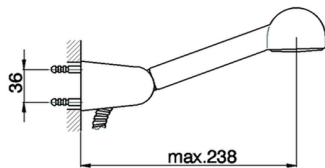

Bath mixer, full equipment TR_TR000120

MODEL **TR000120**

Bath mixer, full equipment, wall mounted adjustable handshower bracket, Globo D.63 mm ABS one spray handshower, 150 cm Brass Flexible Hose, without handles

AVAILABLE FINISHINGS

CHARACTERISTICS

Bath mixer, full equipment TR_TR000120

cisal
TR 00010 (TR 00012 - TR 00013)

- Gruppo vasca
- Bath mixer
- Badebatterie
- Mélangeur bain/douche

bar	PORTATA BOCCA DI EROGAZIONE * SPOUT FLOW RATE DURCHFLOSS WANNENEINLAUF DEBIT BEC DÉVERSEUR l/min.
0.1	18.5
0.2	27
0.3	35
0.4	40
0.5	47
1	/