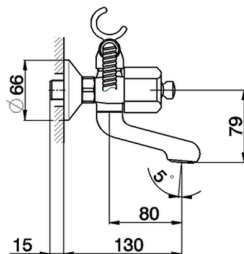

Bath mixer, full equipment TR_TR000120

MODEL **TR000120**

Bath mixer, full equipment, wall mounted adjustable handshower bracket, Globo D.63 mm ABS one spray handshower, 150 cm Brass Flexible Hose, without handles

AVAILABLE FINISHINGS

CHARACTERISTICS

Bath mixer, full equipment TR_TR000120

cisal
TR 00010 (TR 00012 - TR 00013)

- Gruppo vasca
- Bath mixer
- Badebatterie
- Mélangeur bain/douche

bar	PORTATA BOCCA DI EROGAZIONE * SPOUT FLOW RATE DURCHFLOSS WANNENEINLAUF DEBIT BEC DÉVERSEUR l/min.
0.1	18.5
0.2	27
0.3	35
0.4	40
0.5	47
1	/