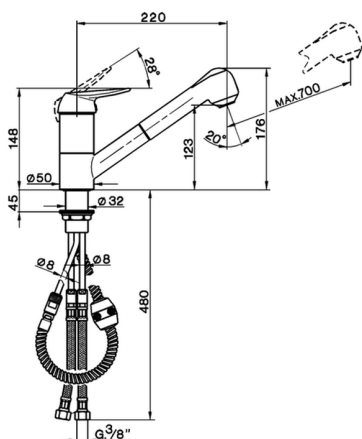

Single lever sink mixer with pull out handspray KITCHEN_AT002570

MODEL **AT002570**

Single lever sink mixer with pull out handspray, swivel spout, 2 sprays handshower, 150 cm Brass Flexible Hose

AVAILABLE FINISHINGS

CHARACTERISTICS

Cartridge Spare Parts **ZZ92909000**

43 mm Cartridge

2024-12-22