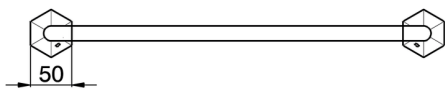

Towel rail CHERIE_CE090101

MODEL **CE090101**

Towel rail

AVAILABLE FINISHINGS

-  **21** 21 Chrome
-  **24** 24 Gold
-  **2B** 2B Polished Nickel
-  **2P** 2P Rose Gold

CHARACTERISTICS

2026-04-06