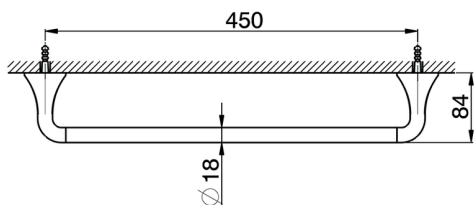

Towel rail CHERIE_CE090101

MODEL **CE090101**

Towel rail

AVAILABLE FINISHINGS

-  **21** 21 Chrome
-  **24** 24 Gold
-  **2B** 2B Polished Nickel
-  **2P** 2P Rose Gold

CHARACTERISTICS

2026-04-06