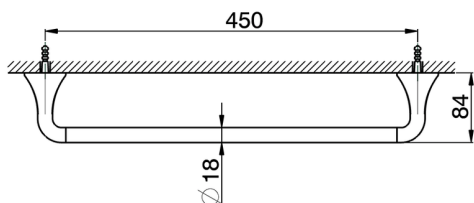

Towel rail CHERIE_CE090101

MODEL **CE090101**

Towel rail

AVAILABLE FINISHINGS

-  **21** 21 Chrome
-  **24** 24 Gold
-  **2B** 2B Polished Nickel
-  **2P** 2P Rose Gold

CHARACTERISTICS

2026-04-06