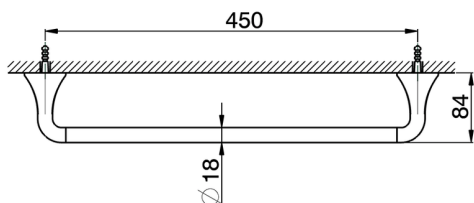

Towel rail CHERIE_CE090101

MODEL **CE090101**

Towel rail

AVAILABLE FINISHINGS

-  **21** 21 Chrome
-  **24** 24 Gold
-  **2B** 2B Polished Nickel
-  **2P** 2P Rose Gold

CHARACTERISTICS

2026-04-26