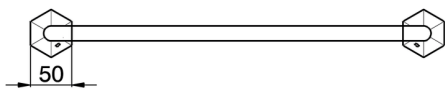

Towel rail CHERIE_CE090101

MODEL **CE090101**

Towel rail

AVAILABLE FINISHINGS

-  **21** 21 Chrome
-  **24** 24 Gold
-  **2B** 2B Polished Nickel
-  **2P** 2P Rose Gold

CHARACTERISTICS

2026-04-26