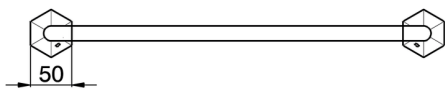

Towel rail CHERIE_CE090101

MODEL **CE090101**

Towel rail

AVAILABLE FINISHINGS

-  **21** 21 Chrome
-  **24** 24 Gold
-  **2B** 2B Polished Nickel
-  **2P** 2P Rose Gold

CHARACTERISTICS

2026-06-13