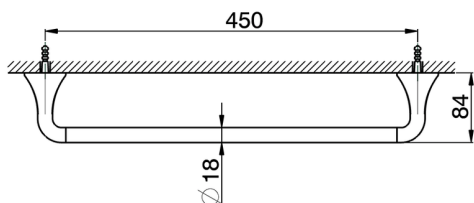

Towel rail CHERIE_CE090101

MODEL **CE090101**

Towel rail

AVAILABLE FINISHINGS

-  **21** 21 Chrome
-  **24** 24 Gold
-  **2B** 2B Polished Nickel
-  **2P** 2P Rose Gold

CHARACTERISTICS

2026-06-13