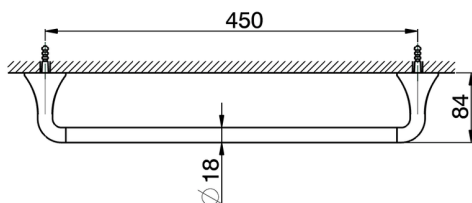

Towel rail CHERIE_CE090101

MODEL **CE090101**

Towel rail

AVAILABLE FINISHINGS

-  **21** 21 Chrome
-  **24** 24 Gold
-  **2B** 2B Polished Nickel
-  **2P** 2P Rose Gold

CHARACTERISTICS

2026-06-14