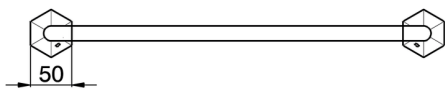

Towel rail CHERIE_CE090101

MODEL **CE090101**

Towel rail

AVAILABLE FINISHINGS

-  **21** 21 Chrome
-  **24** 24 Gold
-  **2B** 2B Polished Nickel
-  **2P** 2P Rose Gold

CHARACTERISTICS

2026-06-14