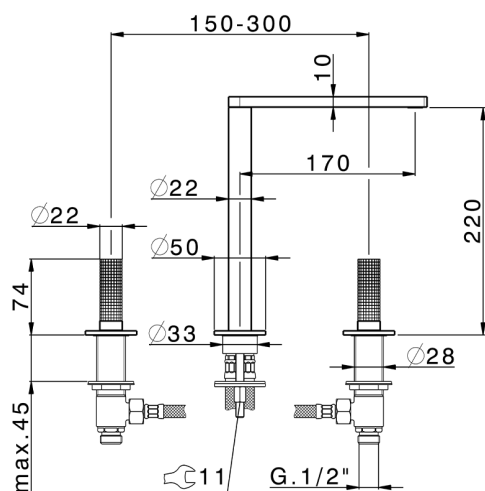

3 hole washbasin mixer NUANCE X32_X2001040

MODEL **X2001040**

3 hole washbasin mixer, without automatic pop up waste, Inox AISI 316L

AVAILABLE FINISHINGS

-  **5H** 5H Dark Brass Brushed
-  **5L** 5L Brushed Black Titanium
-  **5N** 5N Brushed Rose Gold
-  **D1** D1 Brushed Inox

CHARACTERISTICS

3 hole washbasin mixer NUANCE X32_X2001040

X2001040

<https://en.cisal.it/3-hole-washbasin-mixer-nuance-x32x2001040>

2024-09-16