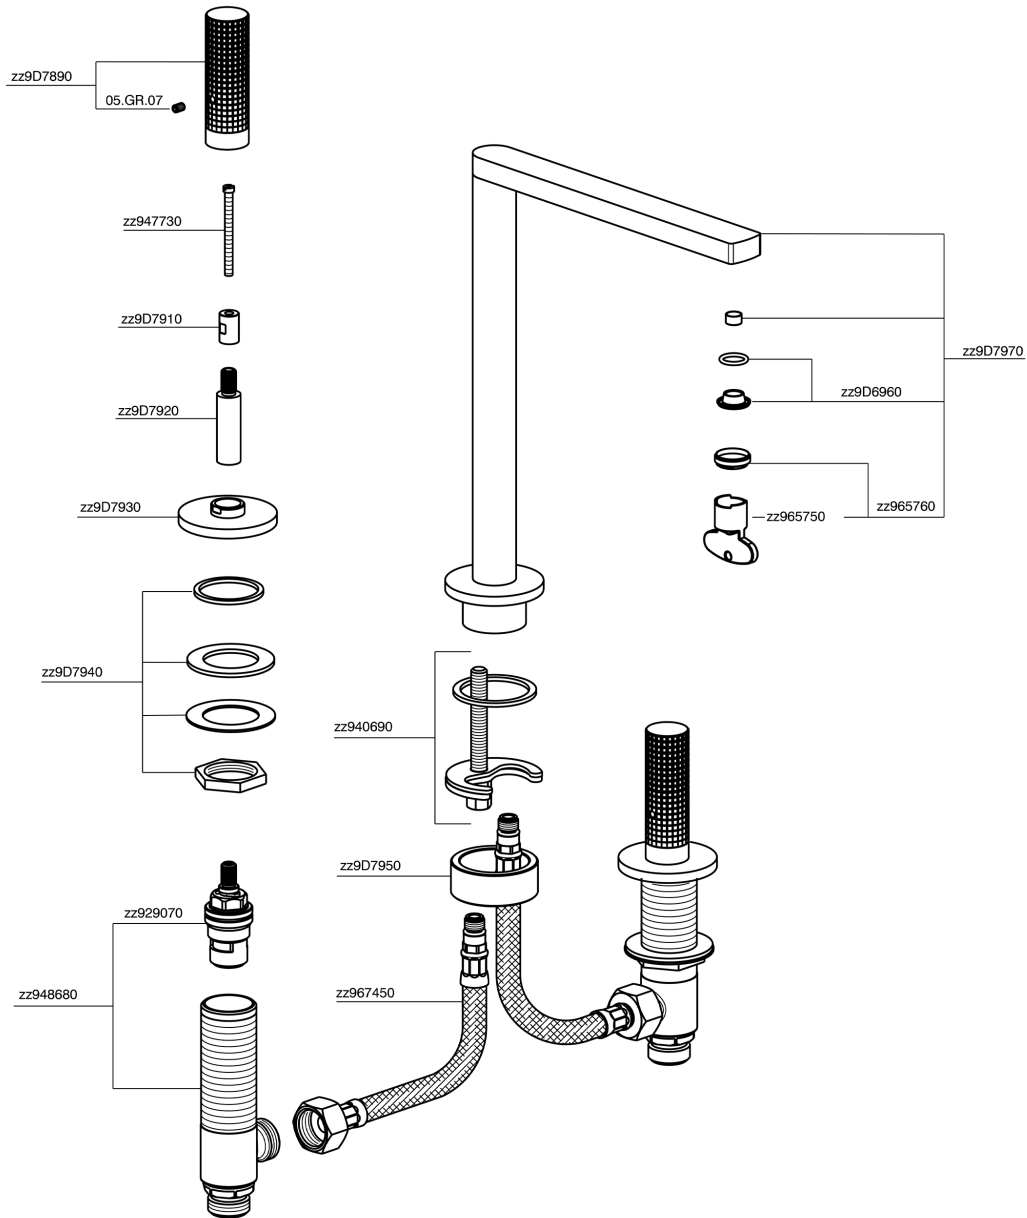

3 hole washbasin mixer NUANCE X32_X2001040

MODEL **X2001040**

3 hole washbasin mixer, without automatic pop up waste, Inox AISI 316L

AVAILABLE FINISHINGS

-  **5H** 5H Dark Brass Brushed
-  **5L** 5L Brushed Black Titanium
-  **5N** 5N Brushed Rose Gold
-  **D1** D1 Brushed Inox

CHARACTERISTICS

3 hole washbasin mixer NUANCE X32_X2001040

X2001040

<https://en.cisal.it/3-hole-washbasin-mixer-nuance-x32x2001040>

2024-09-16