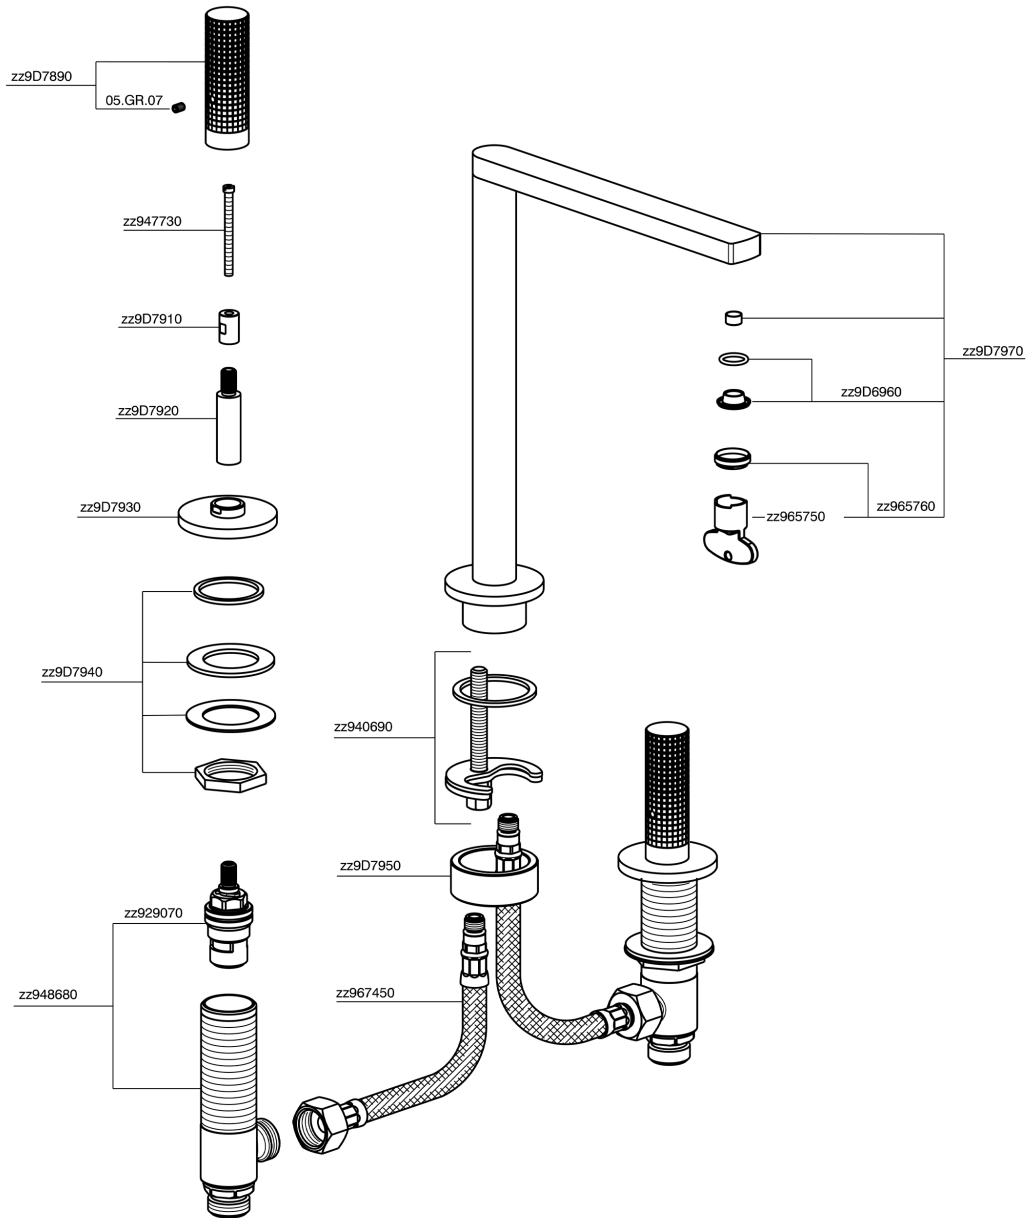

3 hole washbasin mixer NUANCE X32_X2001040

X2001040

<https://en.cisal.it/3-hole-washbasin-mixer-nuance-x32x2001040>

2024-09-16