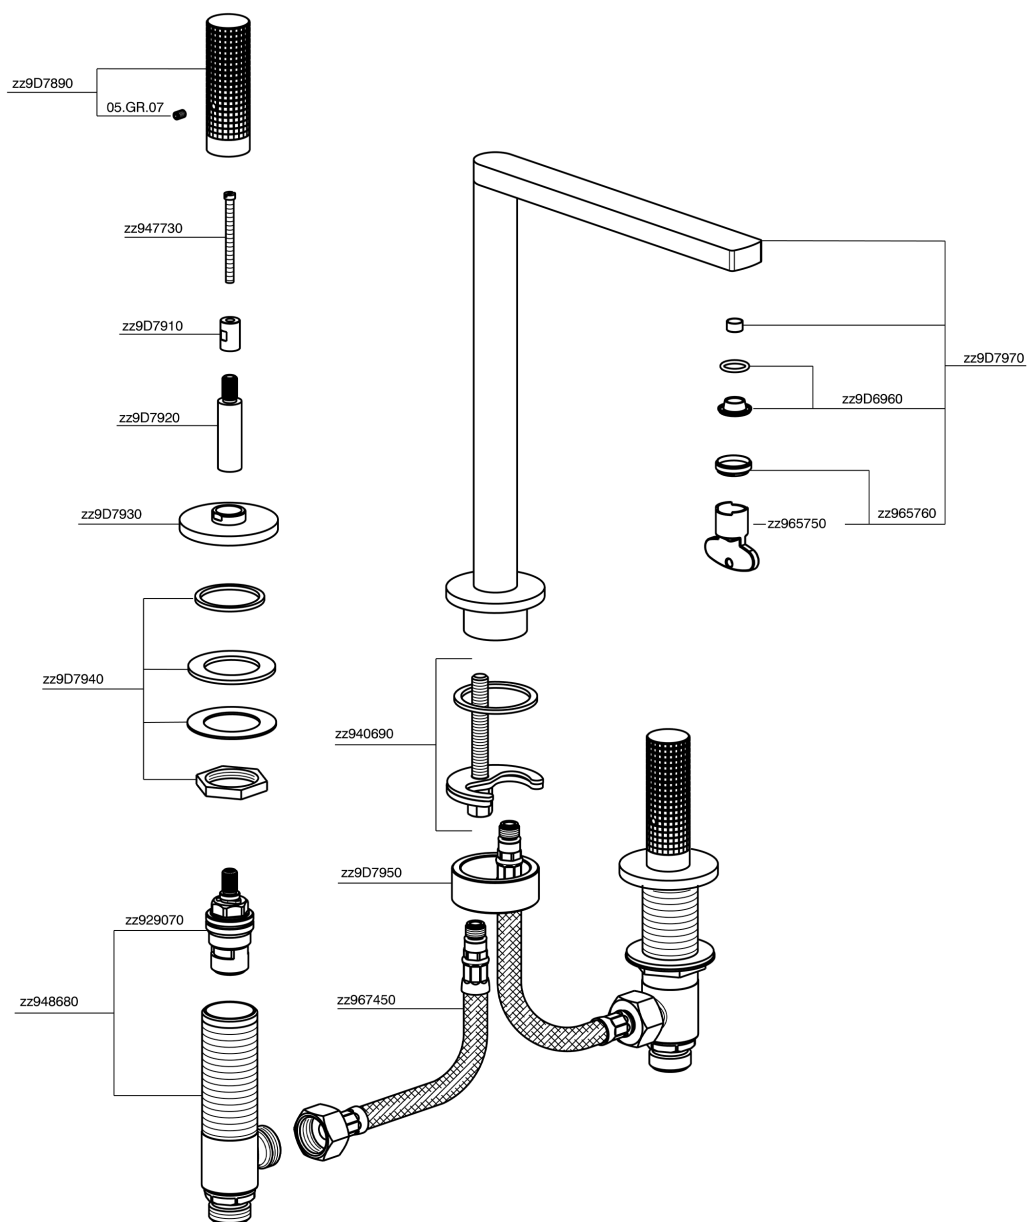

3 hole washbasin mixer NUANCE X32_X2001040

MODEL **X2001040**

3 hole washbasin mixer, without automatic pop up waste, Inox AISI 316L

AVAILABLE FINISHINGS

-  **5H** 5H Dark Brass Brushed
-  **5L** 5L Brushed Black Titanium
-  **5N** 5N Brushed Rose Gold
-  **D1** D1 Brushed Inox

CHARACTERISTICS

3 hole washbasin mixer NUANCE X32_X2001040

X2001040

<https://en.cisal.it/3-hole-washbasin-mixer-nuance-x32x2001040>

2024-09-19