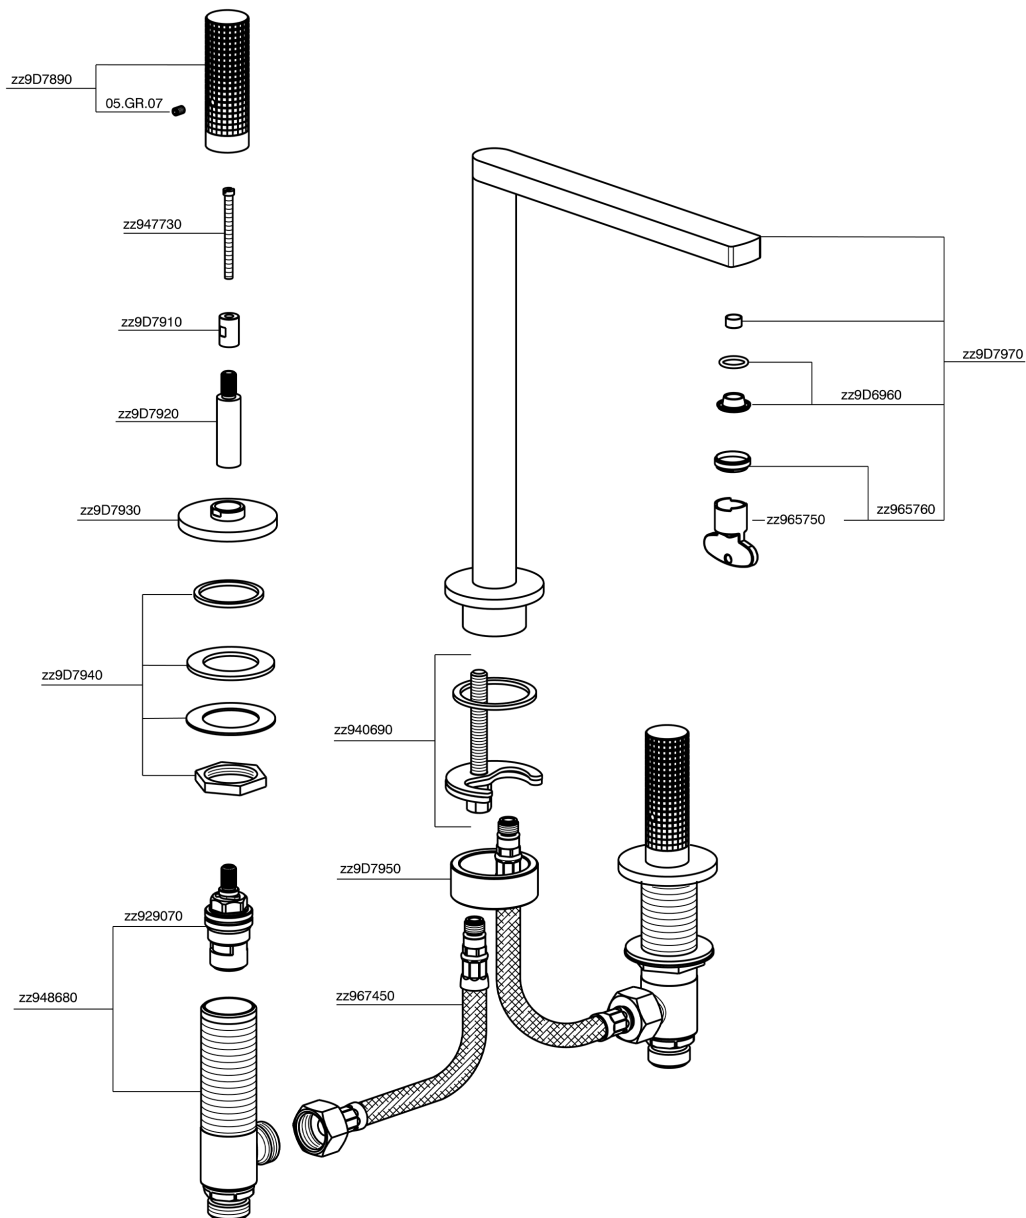

3 hole washbasin mixer NUANCE X32_X2001040

X2001040

<https://en.cisal.it/3-hole-washbasin-mixer-nuance-x32x2001040>

2024-09-19