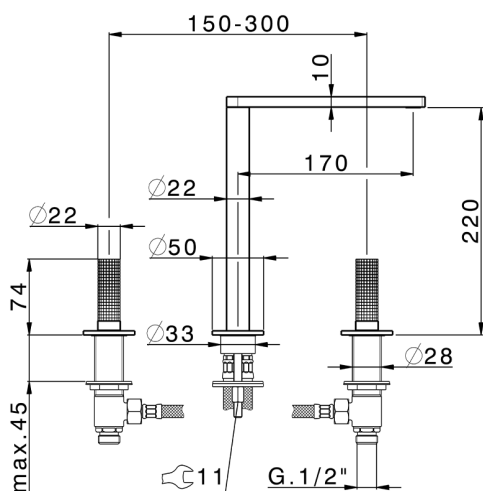

3 hole washbasin mixer NUANCE X32_X2001040

MODEL **X2001040**

3 hole washbasin mixer, without automatic pop up waste, Inox AISI 316L

AVAILABLE FINISHINGS

-  **5H** 5H Dark Brass Brushed
-  **5L** 5L Brushed Black Titanium
-  **5N** 5N Brushed Rose Gold
-  **D1** D1 Brushed Inox

CHARACTERISTICS

3 hole washbasin mixer NUANCE X32_X2001040

X2001040

<https://en.cisal.it/3-hole-washbasin-mixer-nuance-x32x2001040>

2024-09-19