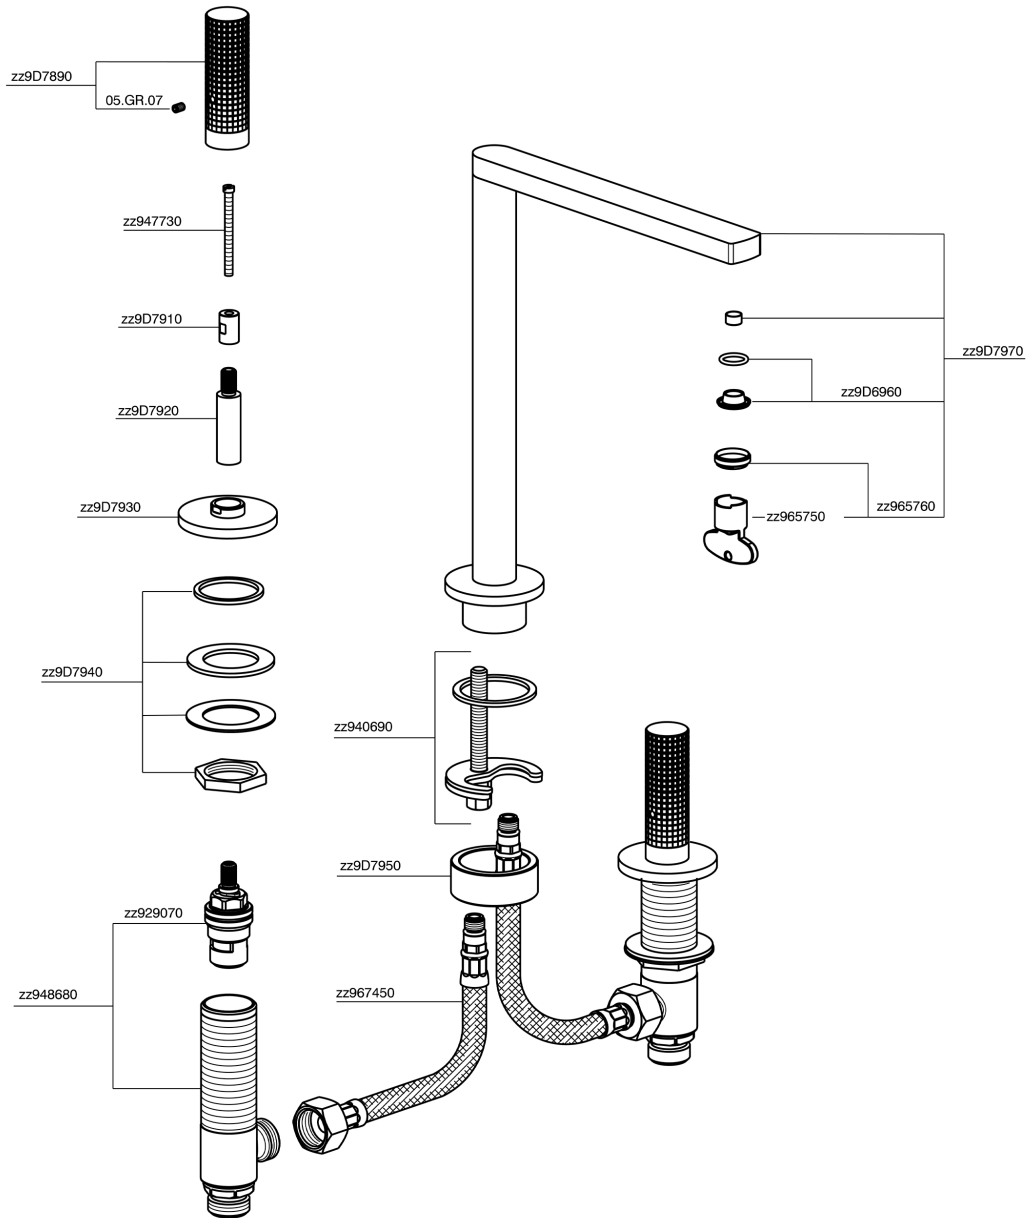

3 hole washbasin mixer NUANCE X32_X2001040

MODEL **X2001040**

3 hole washbasin mixer, without automatic pop up waste, Inox AISI 316L

AVAILABLE FINISHINGS

-  **5H** 5H Dark Brass Brushed
-  **5L** 5L Brushed Black Titanium
-  **5N** 5N Brushed Rose Gold
-  **D1** D1 Brushed Inox

CHARACTERISTICS

3 hole washbasin mixer NUANCE X32_X2001040

X2001040

<https://en.cisal.it/3-hole-washbasin-mixer-nuance-x32x2001040>

2024-09-19