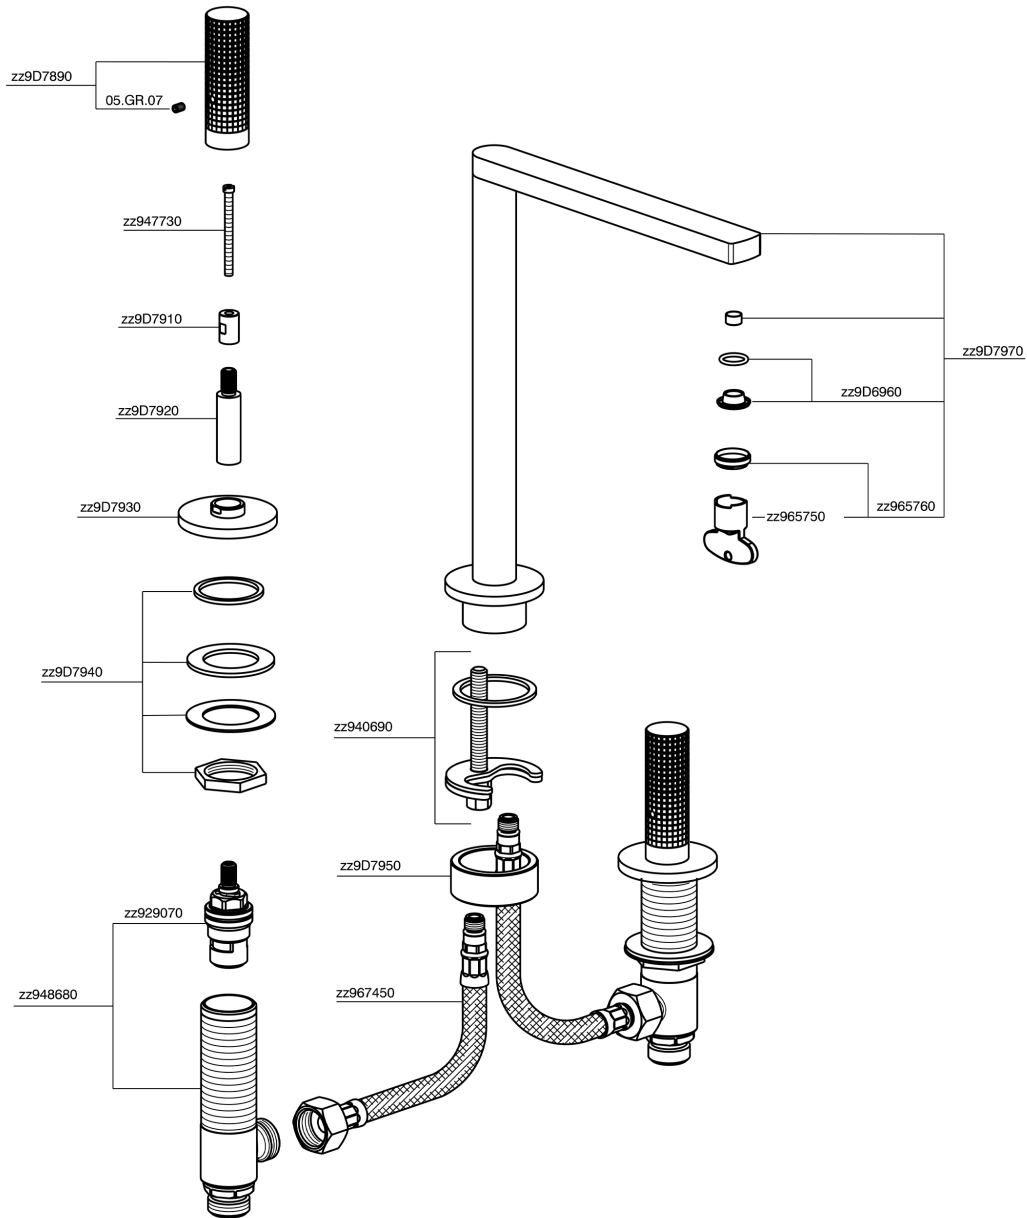

## 3 hole washbasin mixer NUANCE X32\_X2001040

MODEL **X2001040**

3 hole washbasin mixer, without automatic pop up waste, Inox AISI 316L

## 3 hole washbasin mixer NUANCE X32\_X2001040

X2001040

<https://en.cisal.it/3-hole-washbasin-mixer-nuance-x32x2001040>

2024-09-19