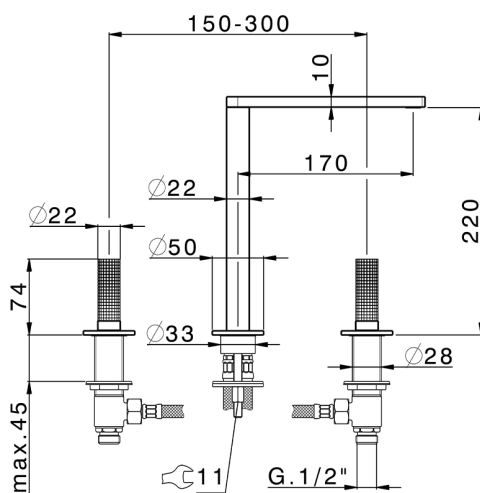

## 3 hole washbasin mixer NUANCE X32\_X2001040

MODEL **X2001040**

3 hole washbasin mixer, without automatic pop up waste, Inox AISI 316L

## 3 hole washbasin mixer NUANCE X32\_X2001040

X2001040

<https://en.cisal.it/3-hole-washbasin-mixer-nuance-x32x2001040>

2024-09-19