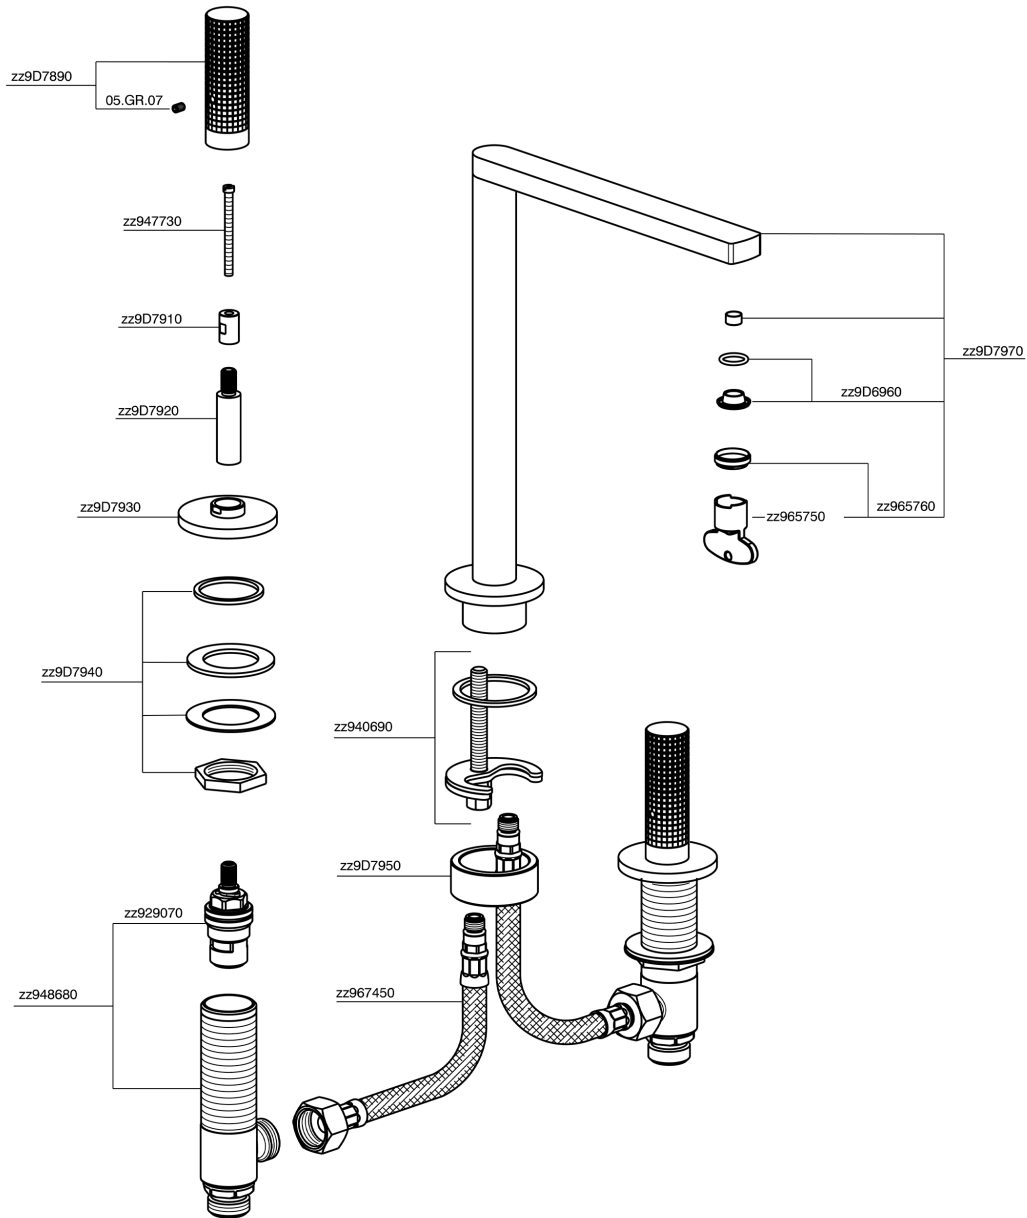

3 hole washbasin mixer NUANCE X32_X2001040

X2001040

<https://en.cisal.it/3-hole-washbasin-mixer-nuance-x32x2001040>

2024-09-19