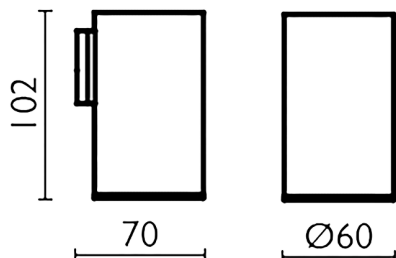

Glass holder_BATHROOM ACCESSORIES_SY090502

MODEL **SY090502**

Glass holder, wall mounted made of Brass

AVAILABLE FINISHINGS

-  **21** 21 Chrome
-  **2B** 2B Polished Nickel
-  **2F** 2F Brushed Nickel
-  **2P** 2P Rose Gold
-  **2Q** 2Q Black Titanium
-  **40** 40 Matt Black
-  **4Q** 4Q Matt White