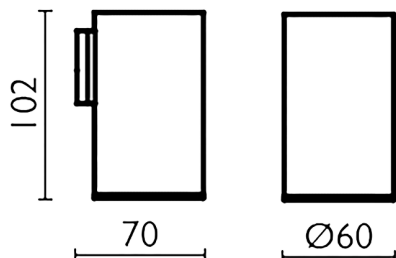

CHARACTERISTICS

2026-04-06