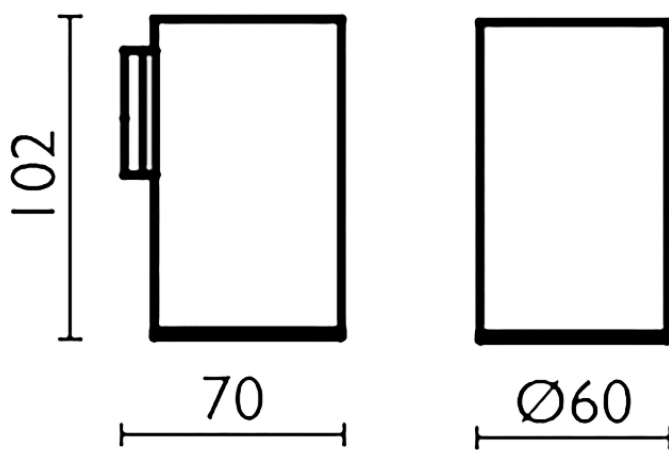

Glass holder_BATHROOM ACCESSORIES_SY090502

SY090502

<https://en.cisal.it/glass-holder-bathroom-accessories-sy090502>

2026-06-10