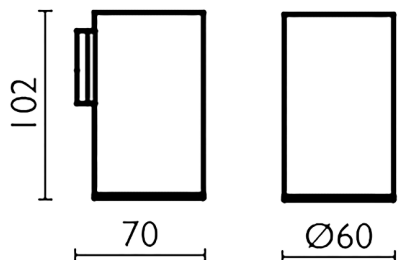

Glass holder_BATHROOM ACCESSORIES_SY090502

MODEL **SY090502**

Glass holder, wall mounted made of Brass

AVAILABLE FINISHINGS

-  **21** 21 Chrome
-  **2B** 2B Polished Nickel
-  **2F** 2F Brushed Nickel
-  **2P** 2P Rose Gold
-  **2Q** 2Q Black Titanium
-  **40** 40 Matt Black
-  **4Q** 4Q Matt White