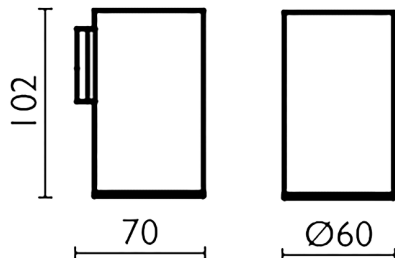

Glass holder_BATHROOM ACCESSORIES_SY090502

MODEL **SY090502**

Glass holder, wall mounted made of Brass

AVAILABLE FINISHINGS

-  **21** 21 Chrome
-  **2B** 2B Polished Nickel
-  **2F** 2F Brushed Nickel
-  **2P** 2P Rose Gold
-  **2Q** 2Q Black Titanium
-  **40** 40 Matt Black
-  **4Q** 4Q Matt White