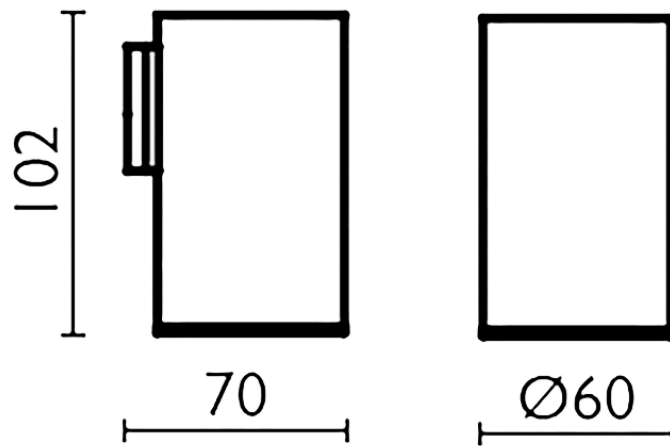

**Glass holder\_BATHROOM ACCESSORIES\_SY090502**

SY090502

<https://en.cisal.it/glass-holder-bathroom-accessories-sy090502>

2026-04-06