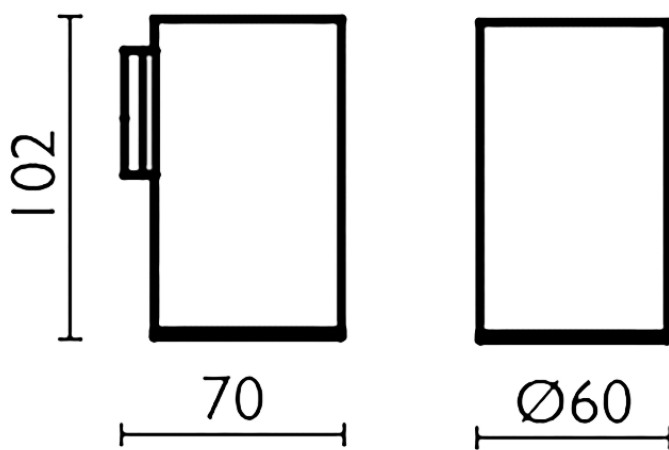

Glass holder_BATHROOM ACCESSORIES_SY090502

SY090502

<https://en.cisal.it/glass-holder-bathroom-accessories-sy090502>

2026-06-06