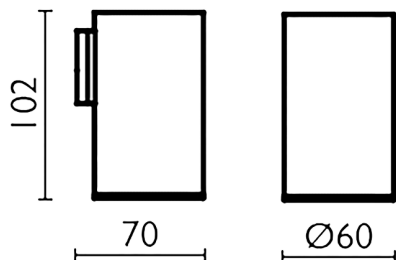

CHARACTERISTICS

2026-06-06